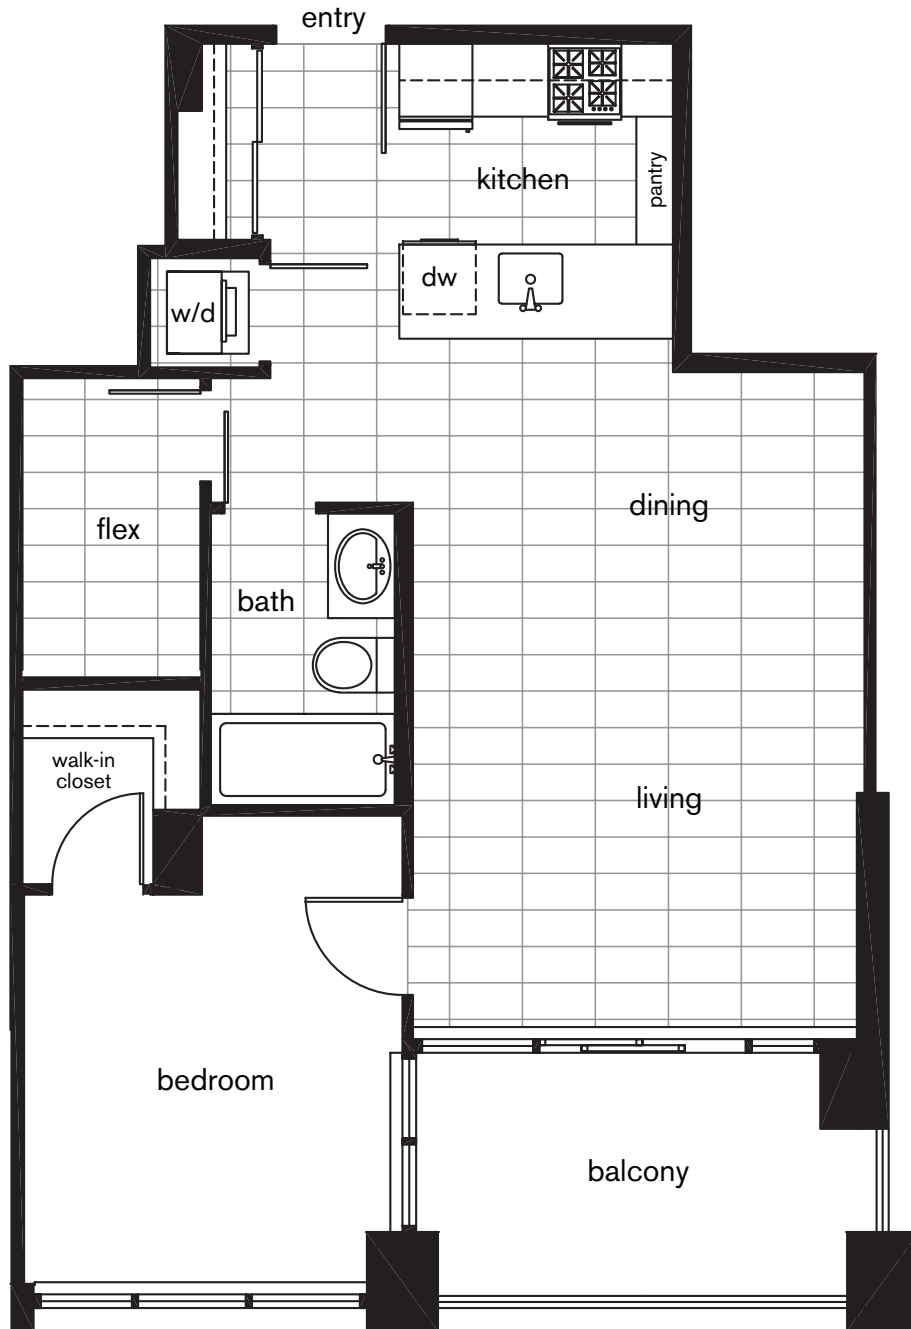

PURE : F

1 bedroom + flex 658 square feet

level 3

level 2