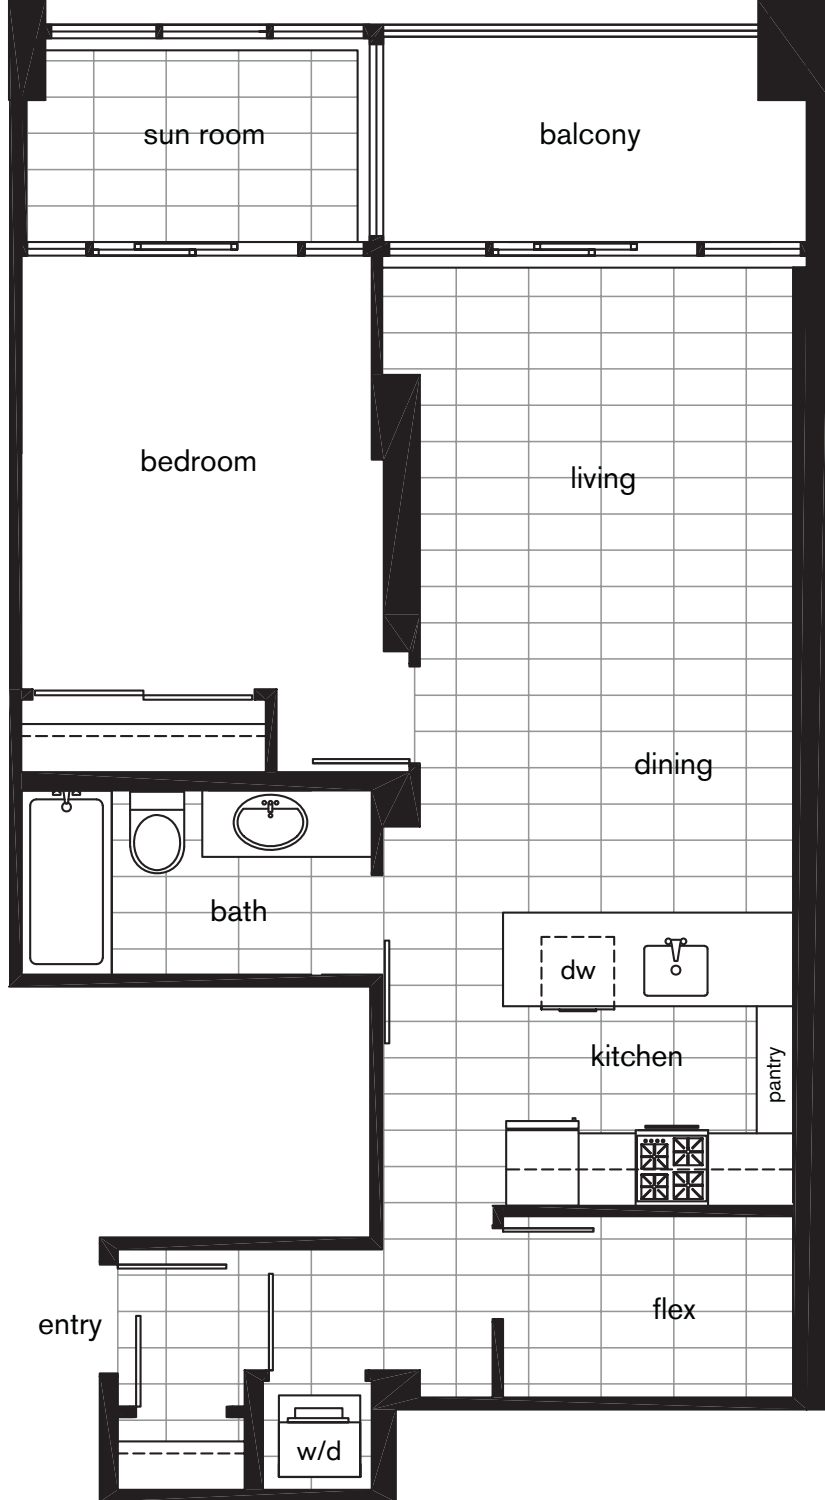

PURE : C

1 bedroom + flex + sunroom 724 square feet

level 3

level 2