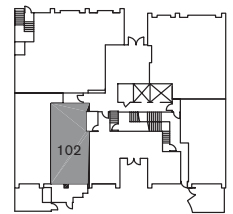

# PURE : A4 studio loft + flex 655 square feet

level 1 