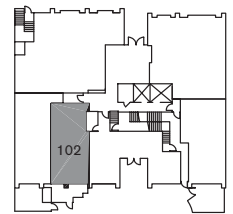

PURE : A4 studio loft + flex 655 square feet

level 1 