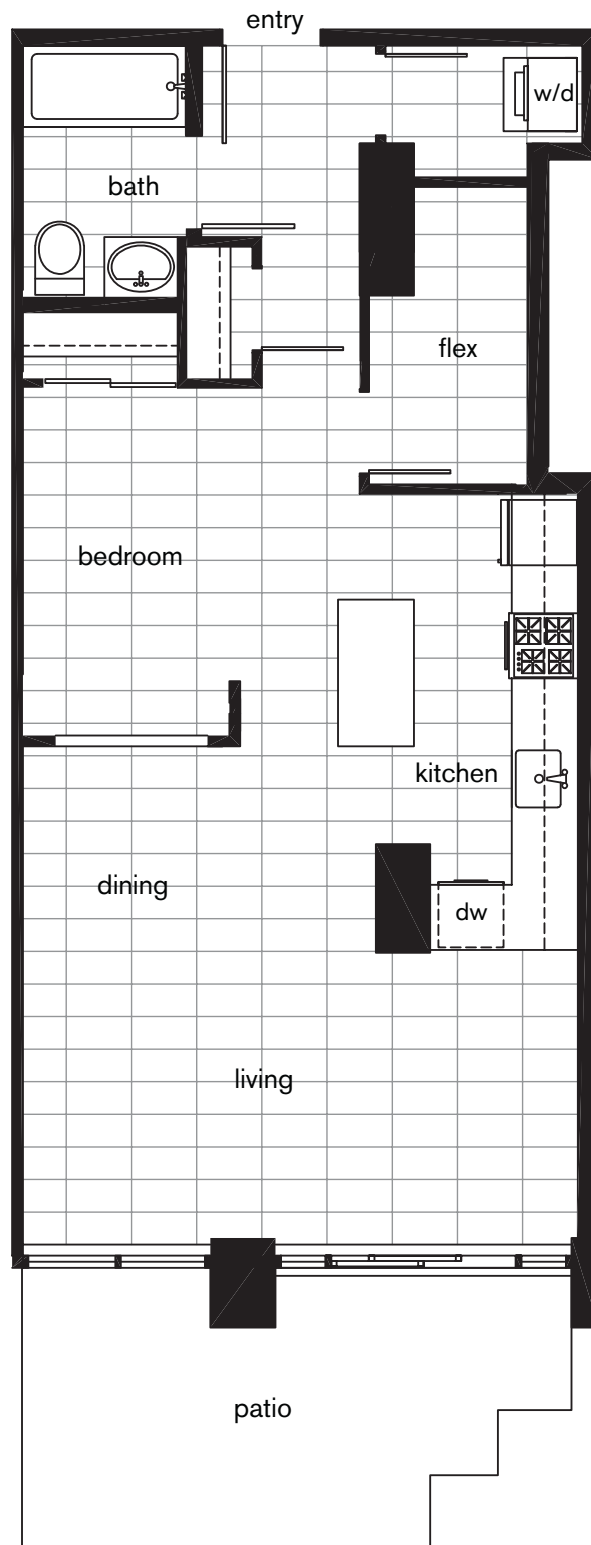

PURE : A4 studio loft + flex 655 square feet

level 1 