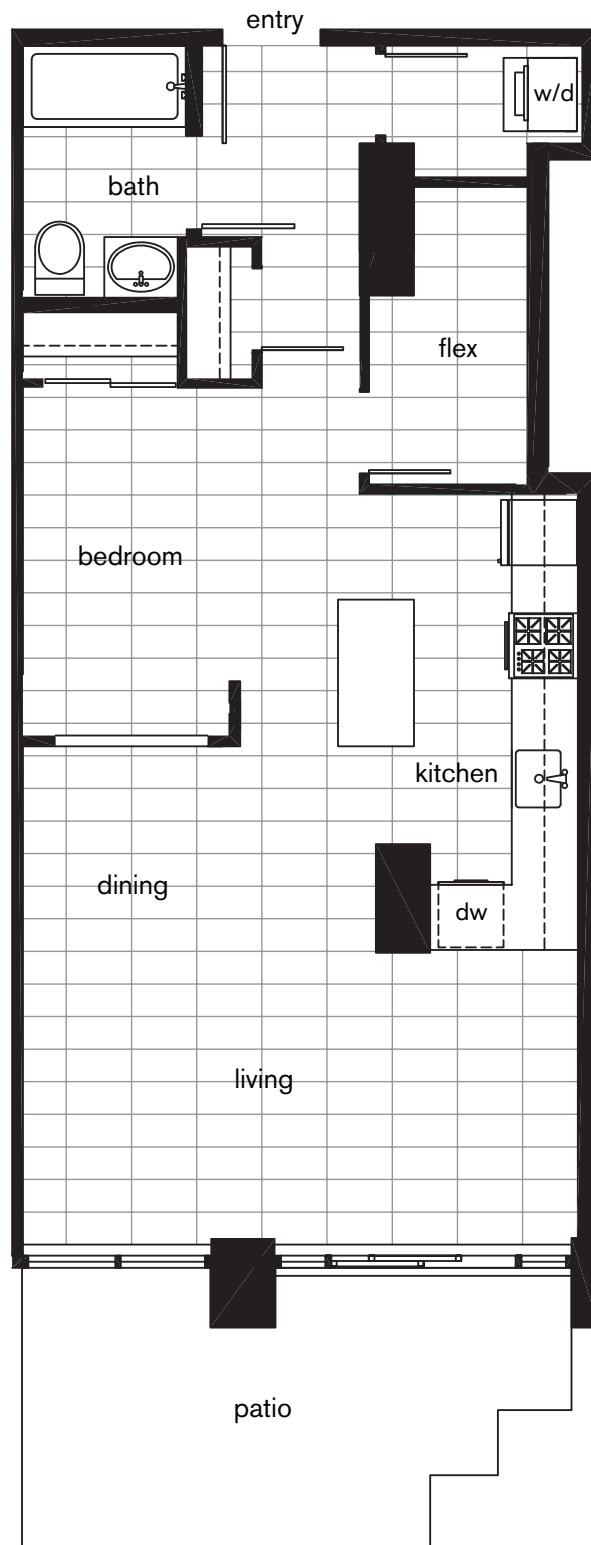

# PURE : A4 studio loft + flex 655 square feet

level 1 