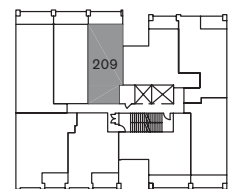

PURE : A2

studio loft + flex 600 square feet

level 5

level 4

level 3

level 2