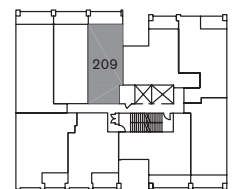

PURE : A2 studio loft + flex 600 square feet

level 5

level 4

level 3

level 2