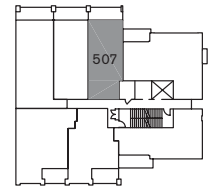

PURE : A2 studio loft + flex 600 square feet

level 5

level 4

level 3

level 2