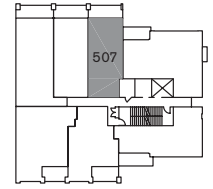

PURE : A2

studio loft + flex 600 square feet

level 5

level 4

level 3

level 2