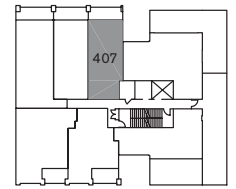

PURE : A2 studio loft + flex 600 square feet

level 5

level 4

level 3

level 2