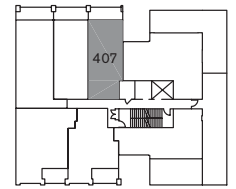

PURE : A2

studio loft + flex 600 square feet

level 5

level 4

level 3

level 2