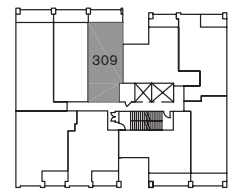

PURE : A2

studio loft + flex 600 square feet

level 5

level 4

level 3

level 2