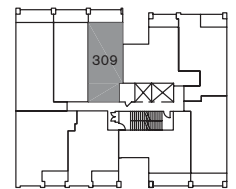

PURE : A2 studio loft + flex 600 square feet

level 5

level 4

level 3

level 2