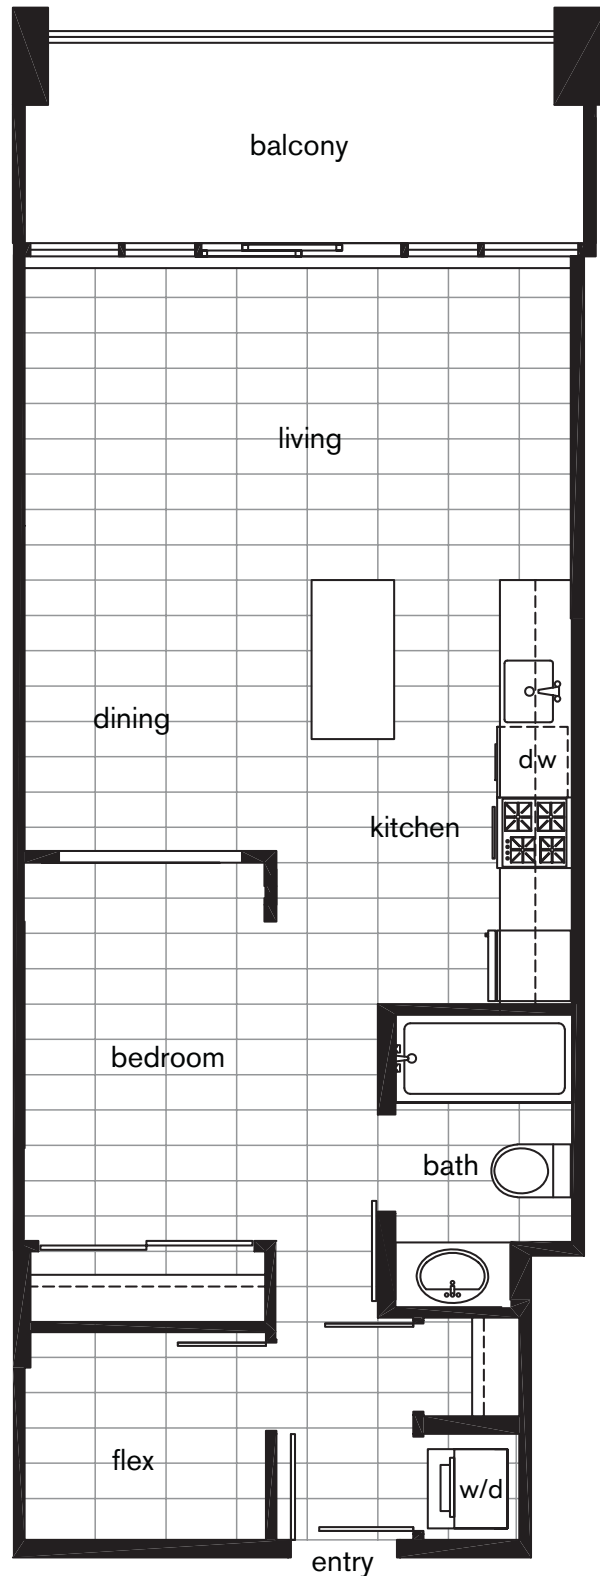

PURE : A2 studio loft + flex 600 square feet

level 5

level 4

level 3

level 2