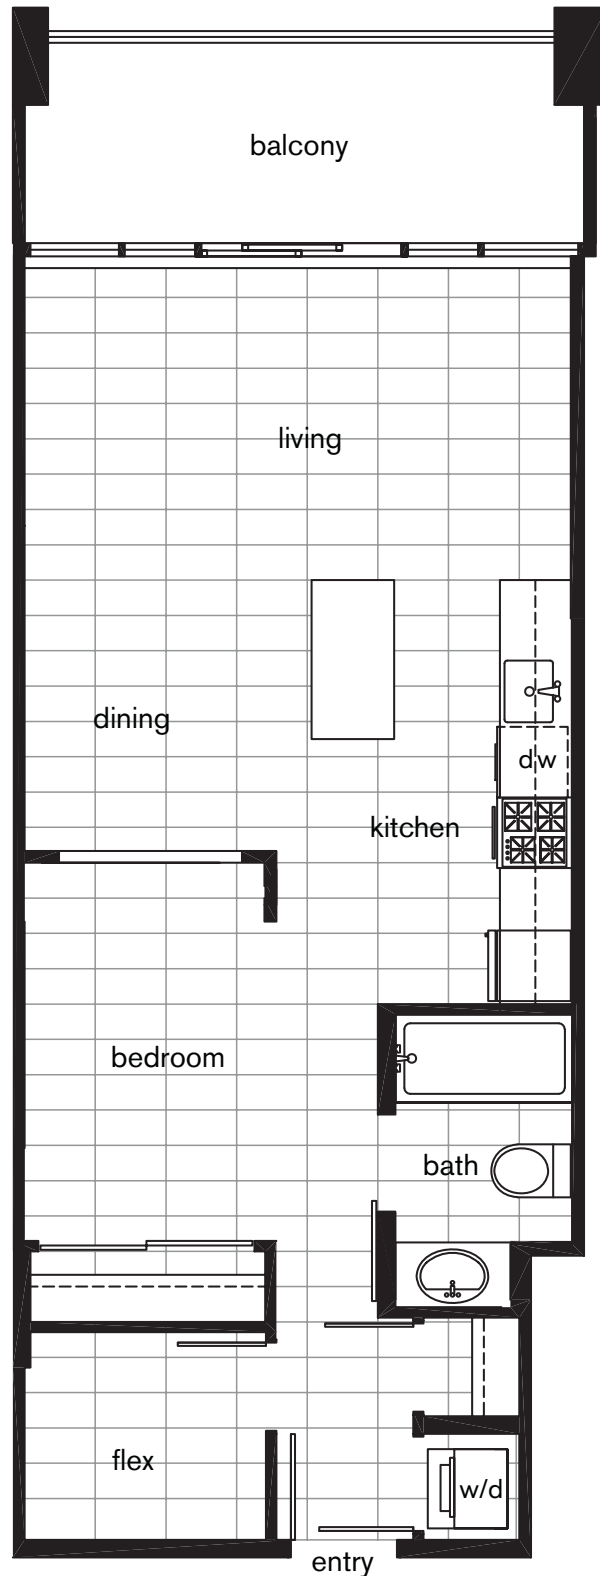

PURE : A2

studio loft + flex 600 square feet

level 5

level 4

level 3

level 2