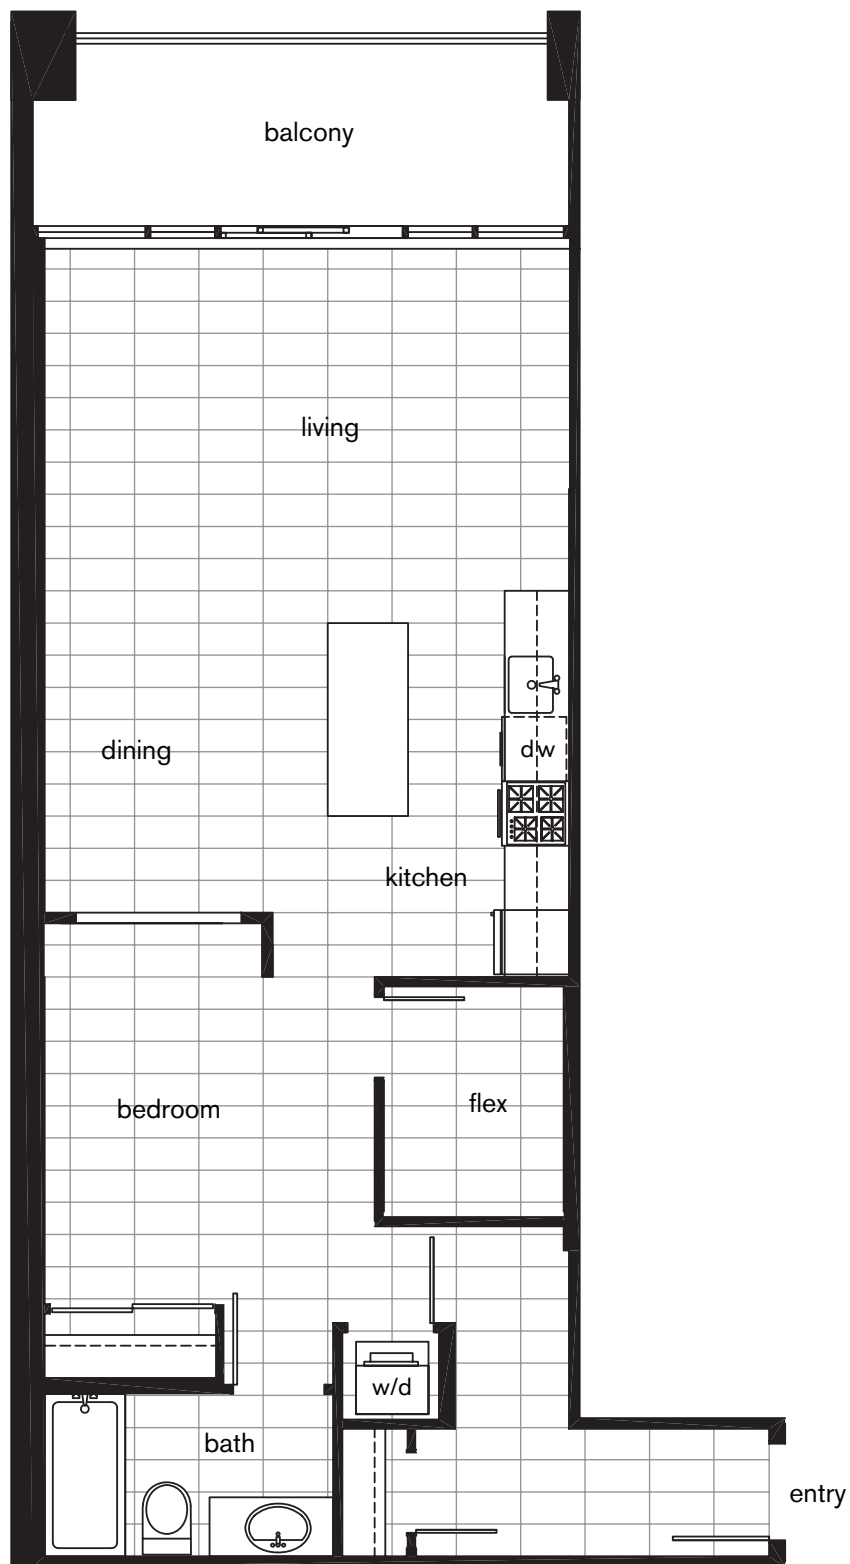

# PURE : A1

studio loft + flex

764 square feet

level 5

level 4

level 3

level 2 