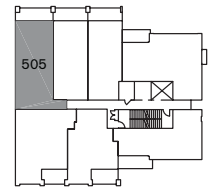

# PURE : A1

studio loft + flex

764 square feet

level 5

level 4

level 3

level 2 