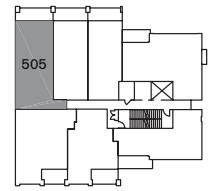

PURE : A1

studio loft + flex

764 square feet

level 5

level 4

level 3

level 2