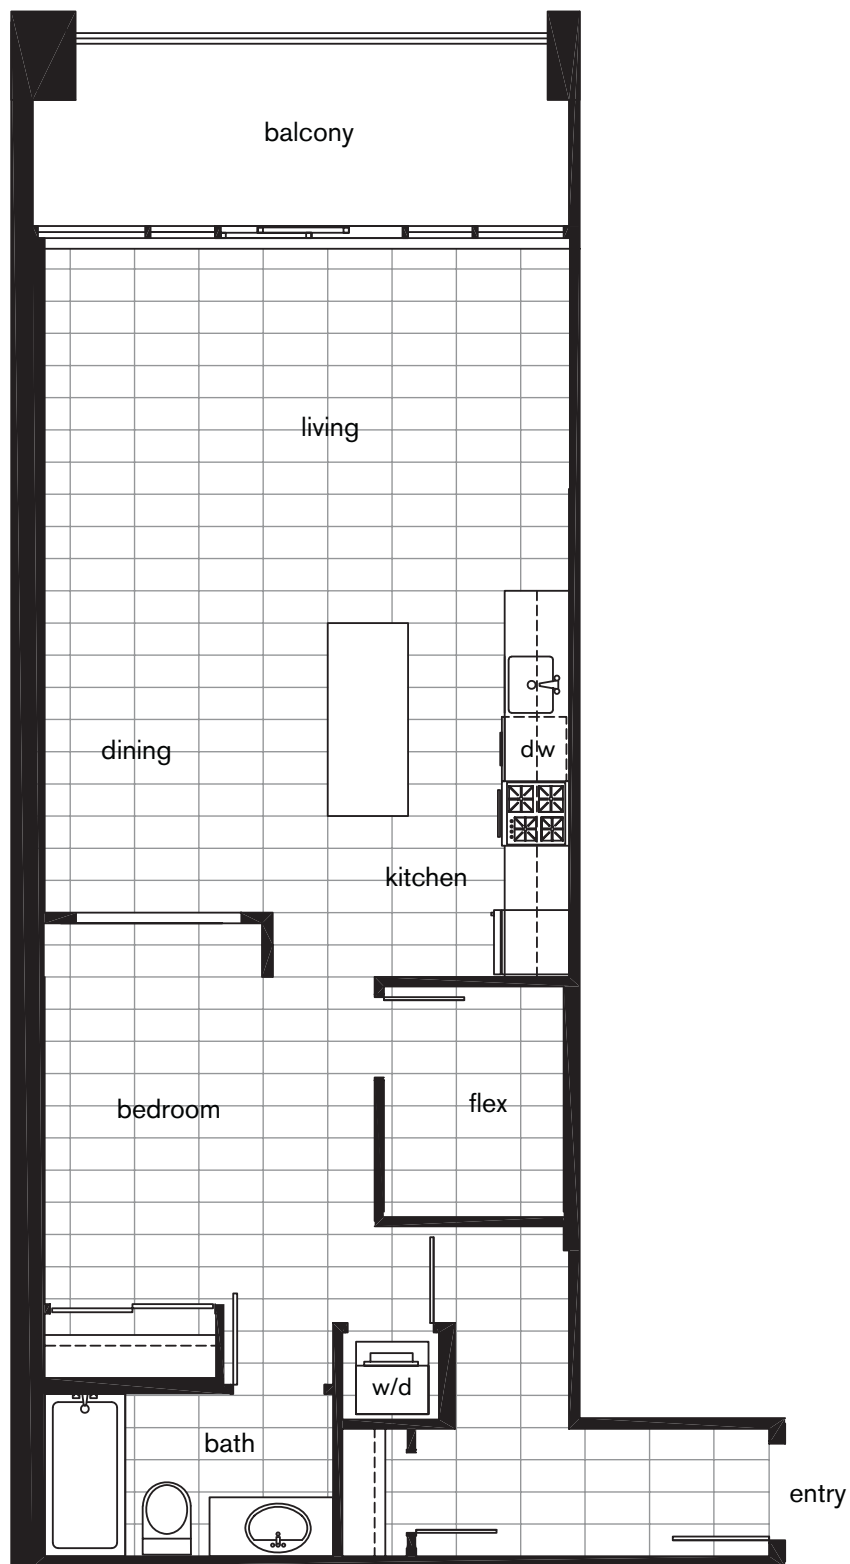

PURE : A1

studio loft + flex

764 square feet

level 5

level 4

level 3

level 2