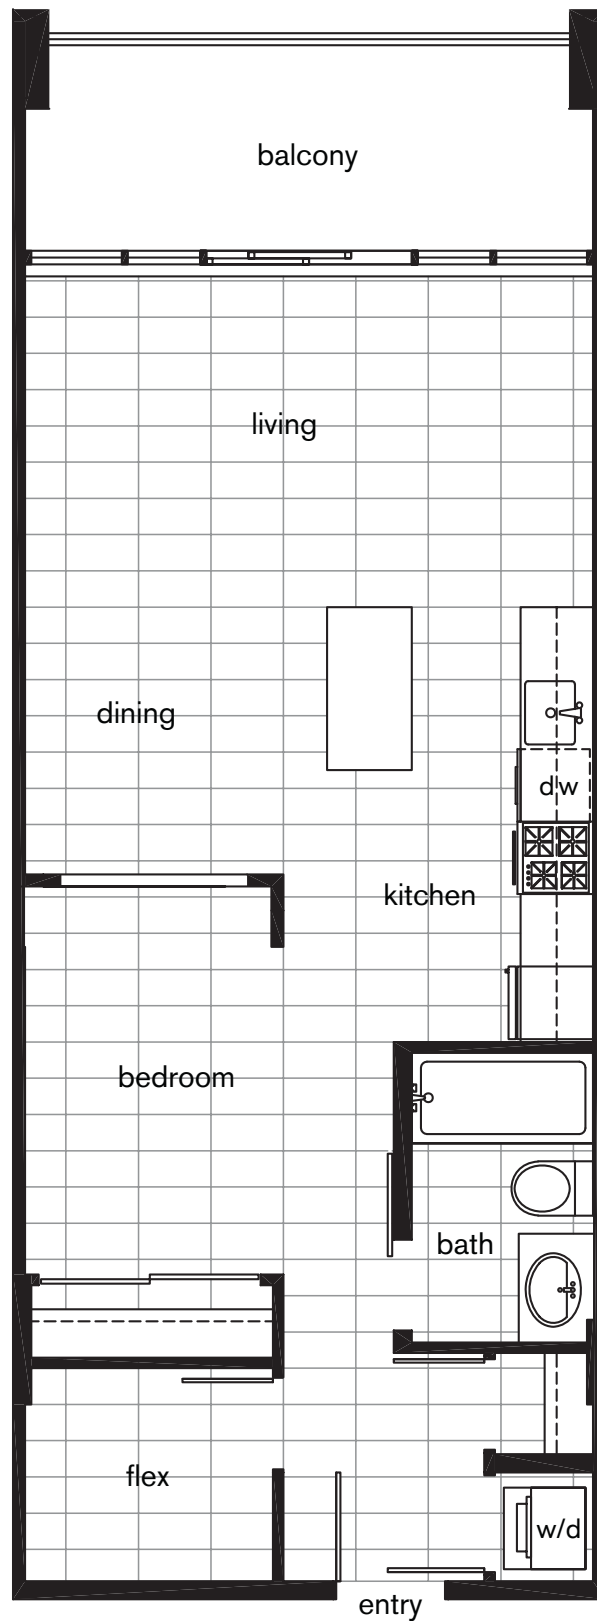

PURE : A studio loft + flex 604 square feet

level 5

level 4

level 3

level 2