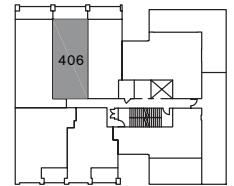

PURE : A studio loft + flex 604 square feet

level 5

level 4

level 3

level 2