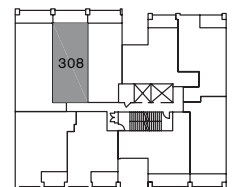

PURE : A studio loft + flex 604 square feet

level 5

level 4

level 3

level 2