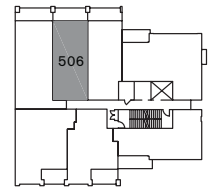

PURE : A studio loft + flex 604 square feet

level 5

level 4

level 3

level 2