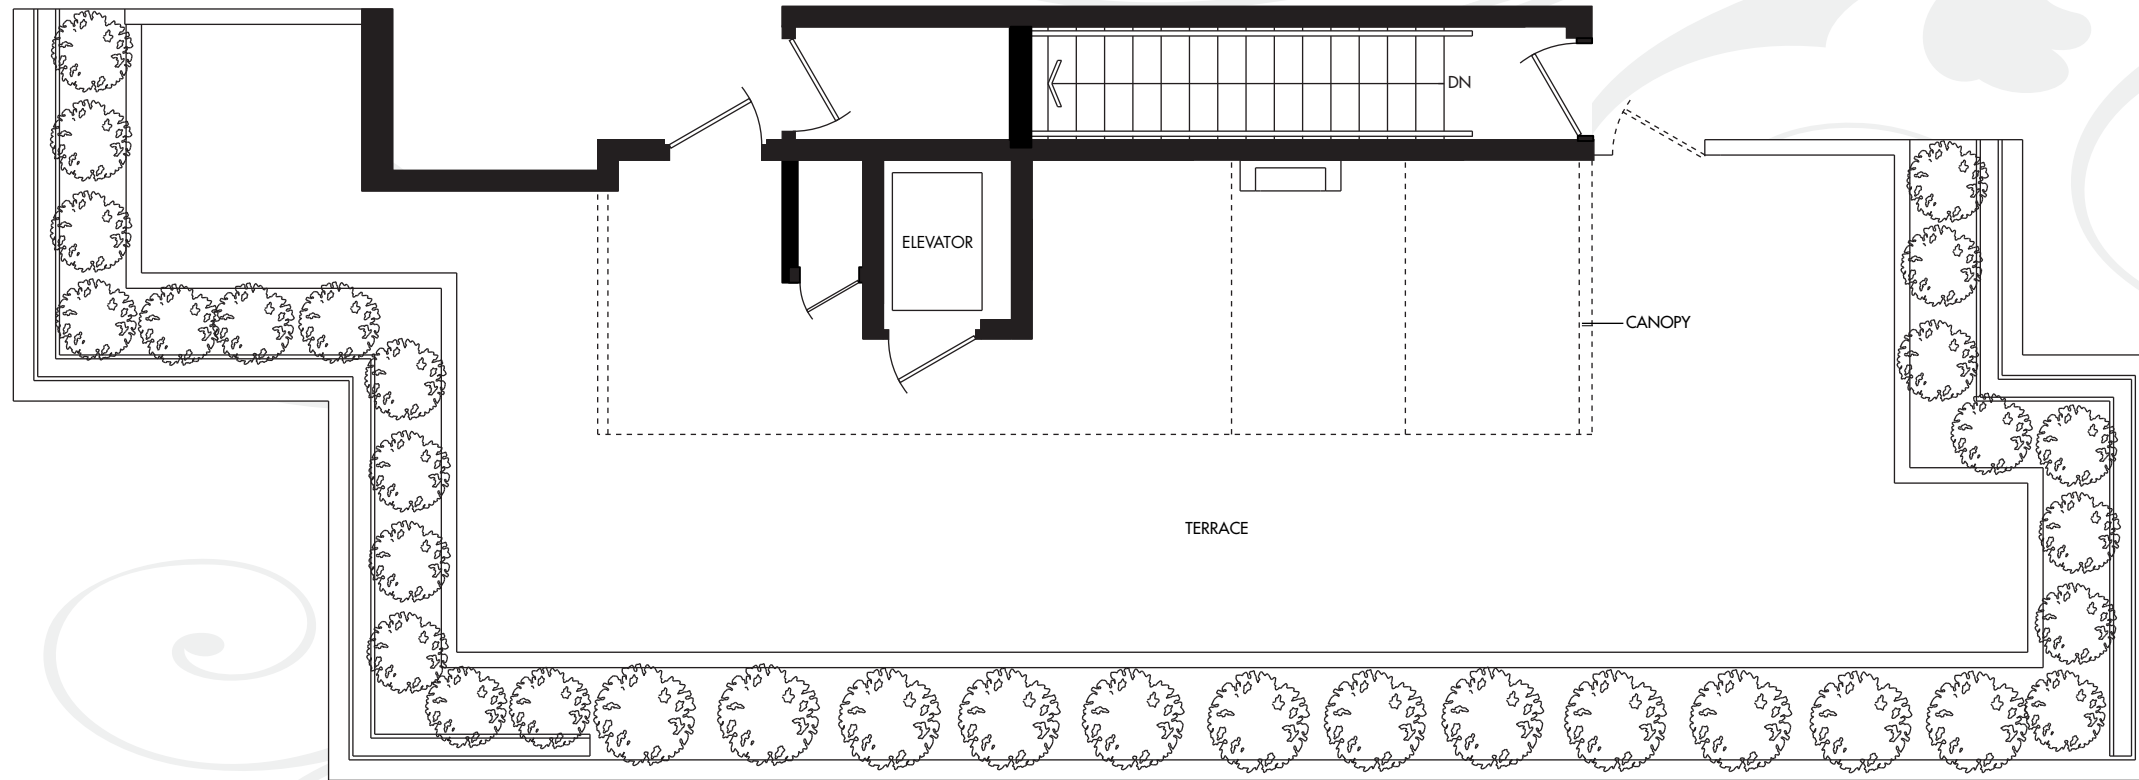

1241 HOMER

SUITE 602 PLAN G

2 BEDROOMS
1353 SQ FT
+ 889 SQ FT ROOFTOP TERRACE

SIXTH FLOOR

NORTH