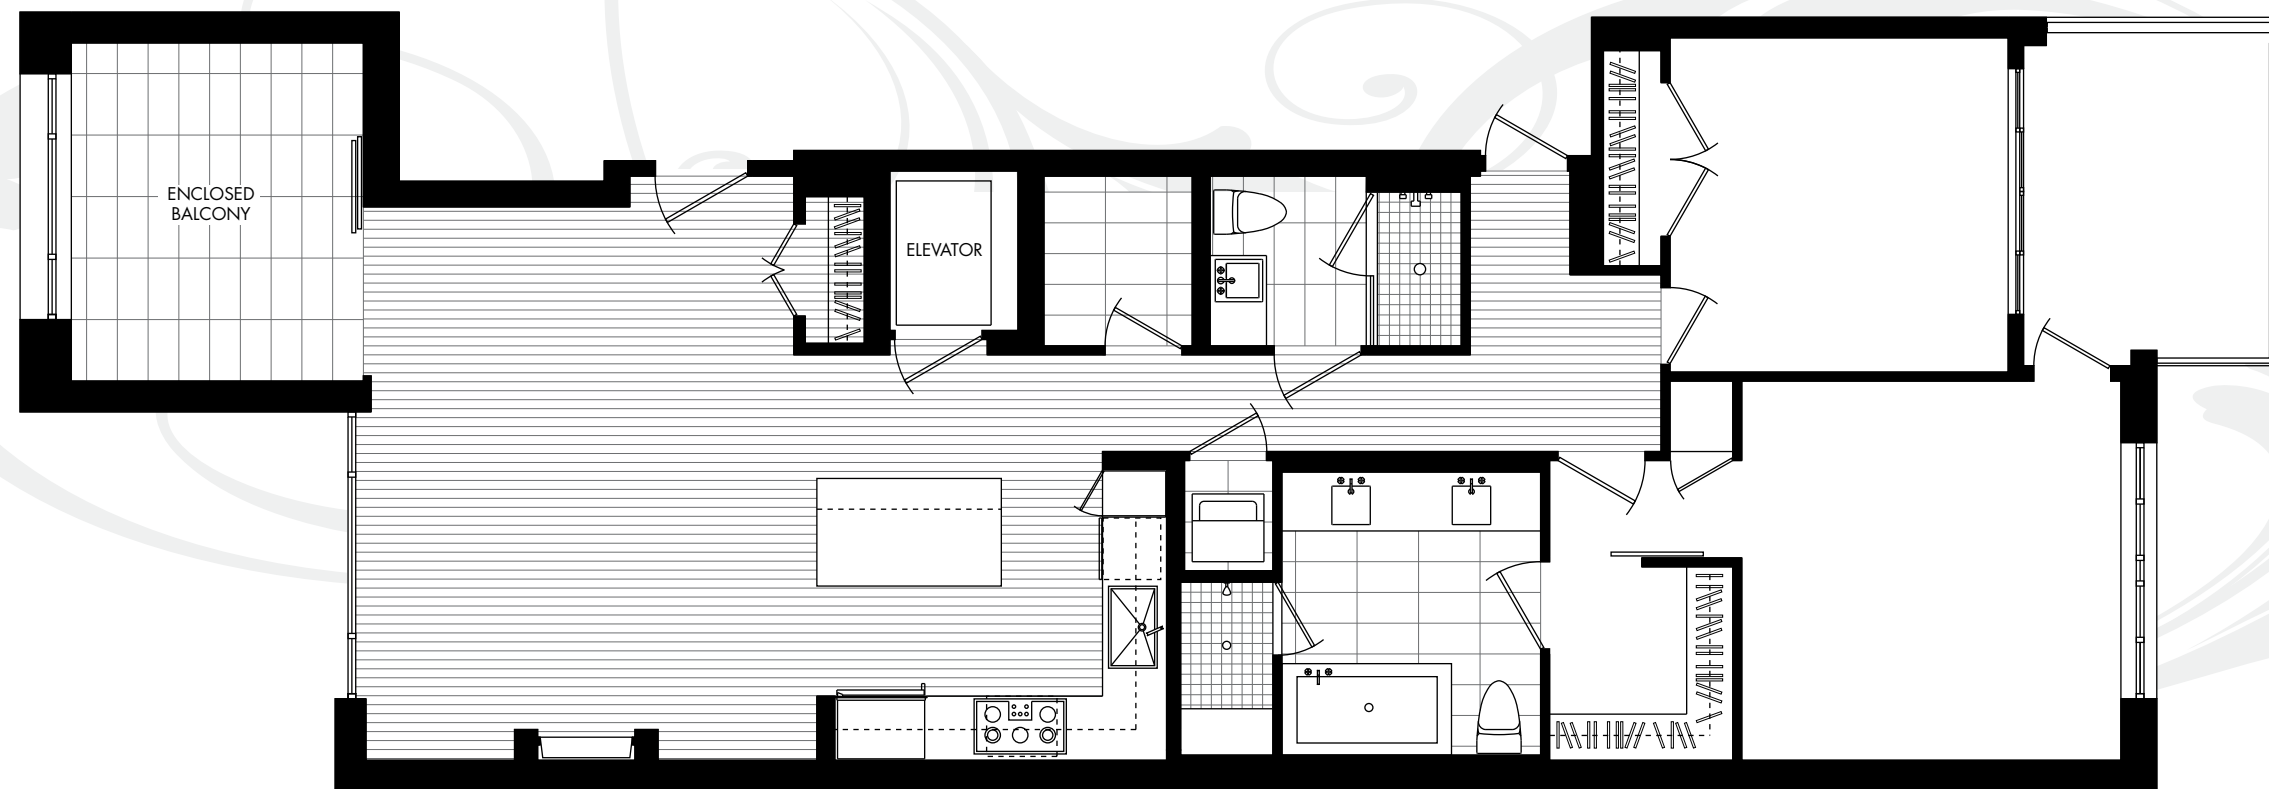

1241 HOMER

SUITE 602 PLAN G

2 BEDROOMS
1353 SQ FT
+ 889 SQ FT ROOFTOP TERRACE

SIXTH FLOOR