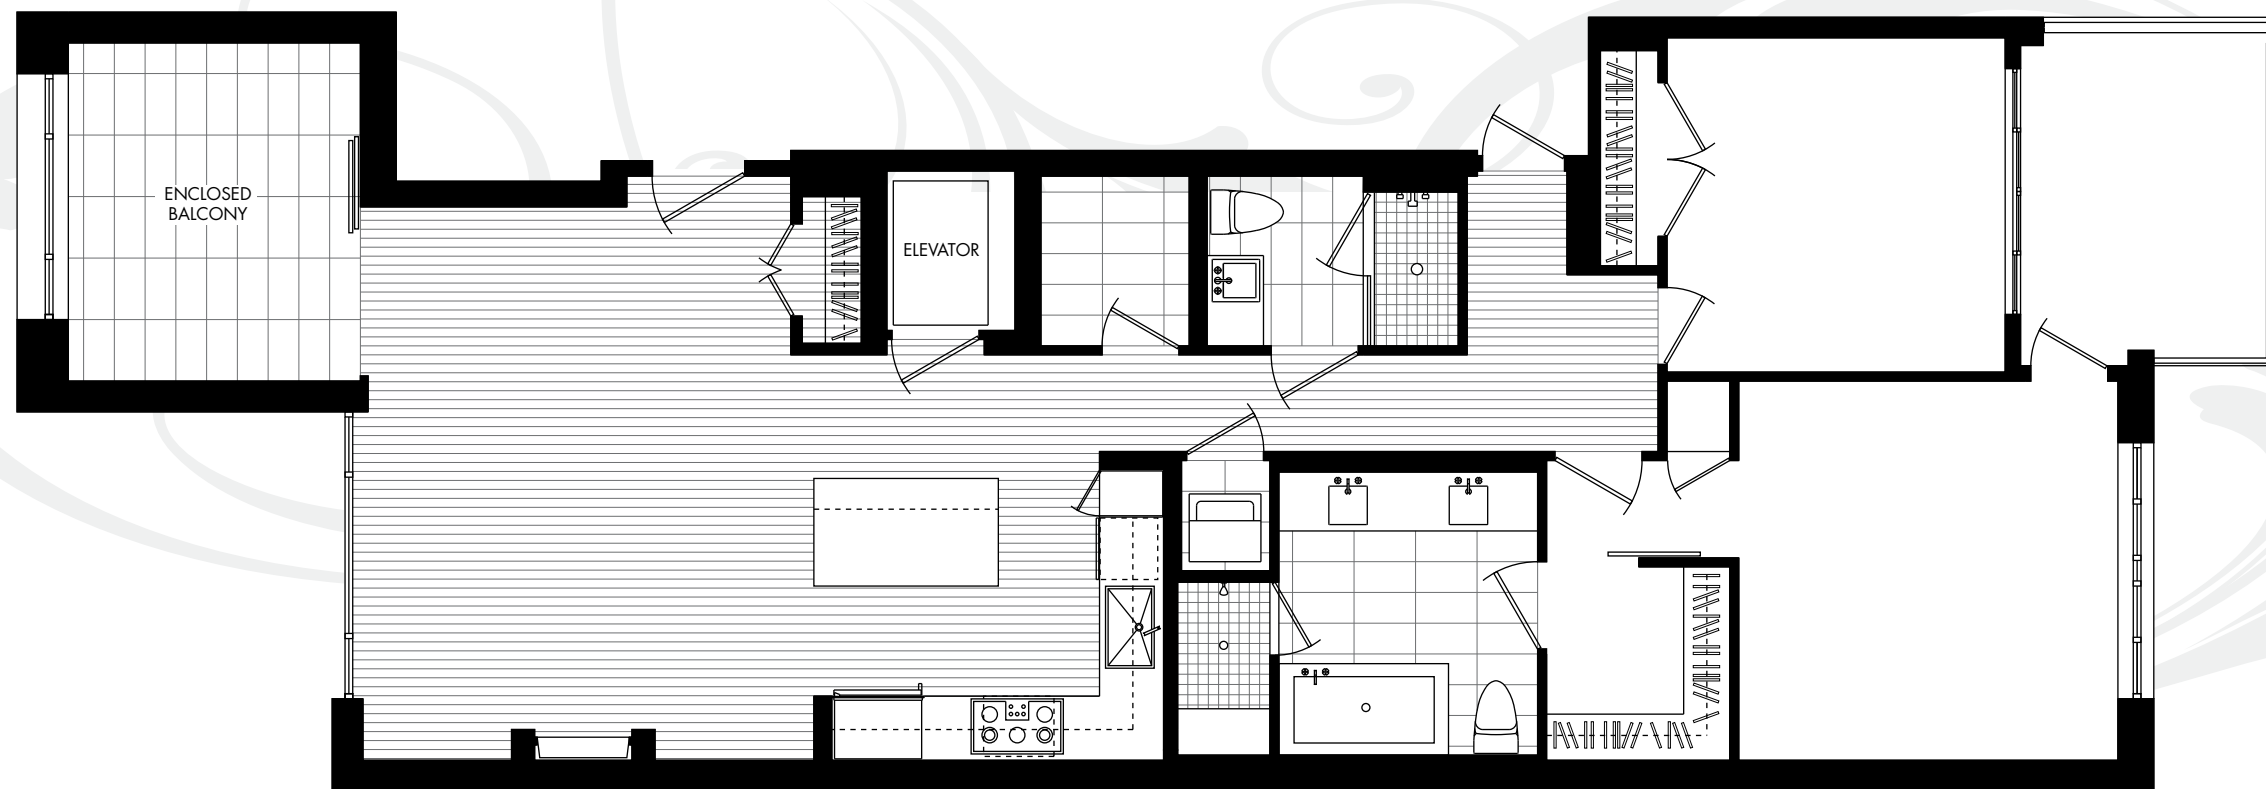

1241 HOMER

SUITE 602 PLAN G

2 BEDROOMS
1353 SQ FT
+ 889 SQ FT ROOFTOP TERRACE

SIXTH FLOOR

NORTH