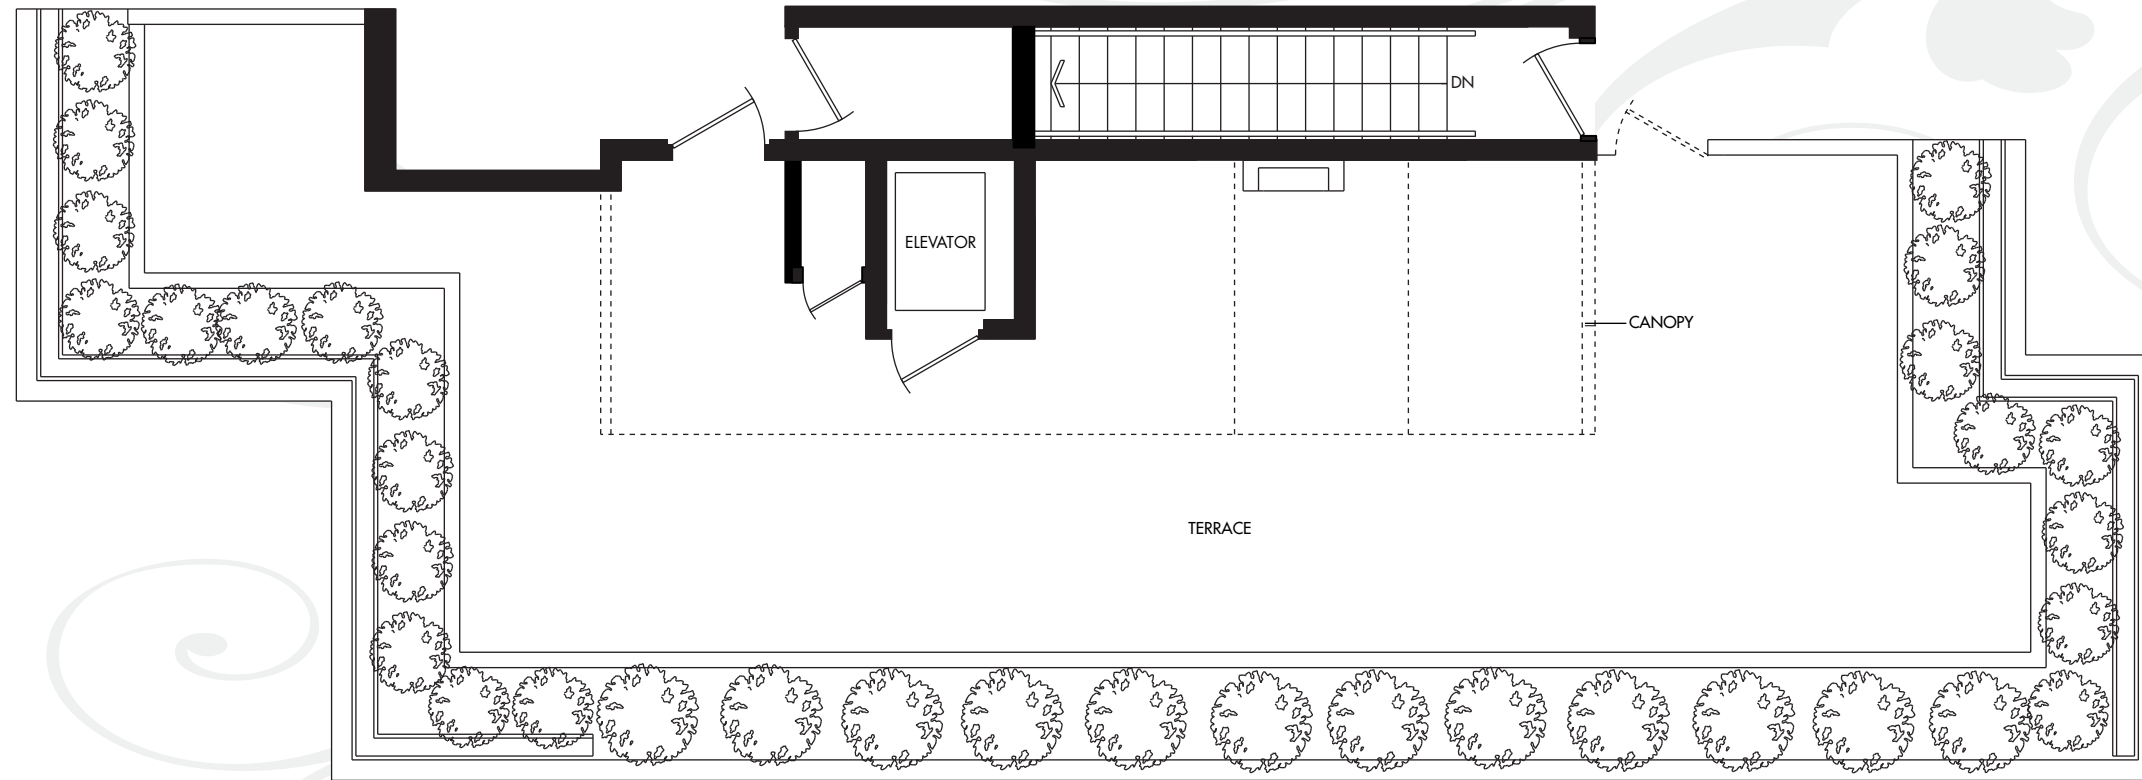

1241 HOMER

SUITE 602 PLAN G

2 BEDROOMS
1353 SQ FT
+ 889 SQ FT ROOFTOP TERRACE

SIXTH FLOOR