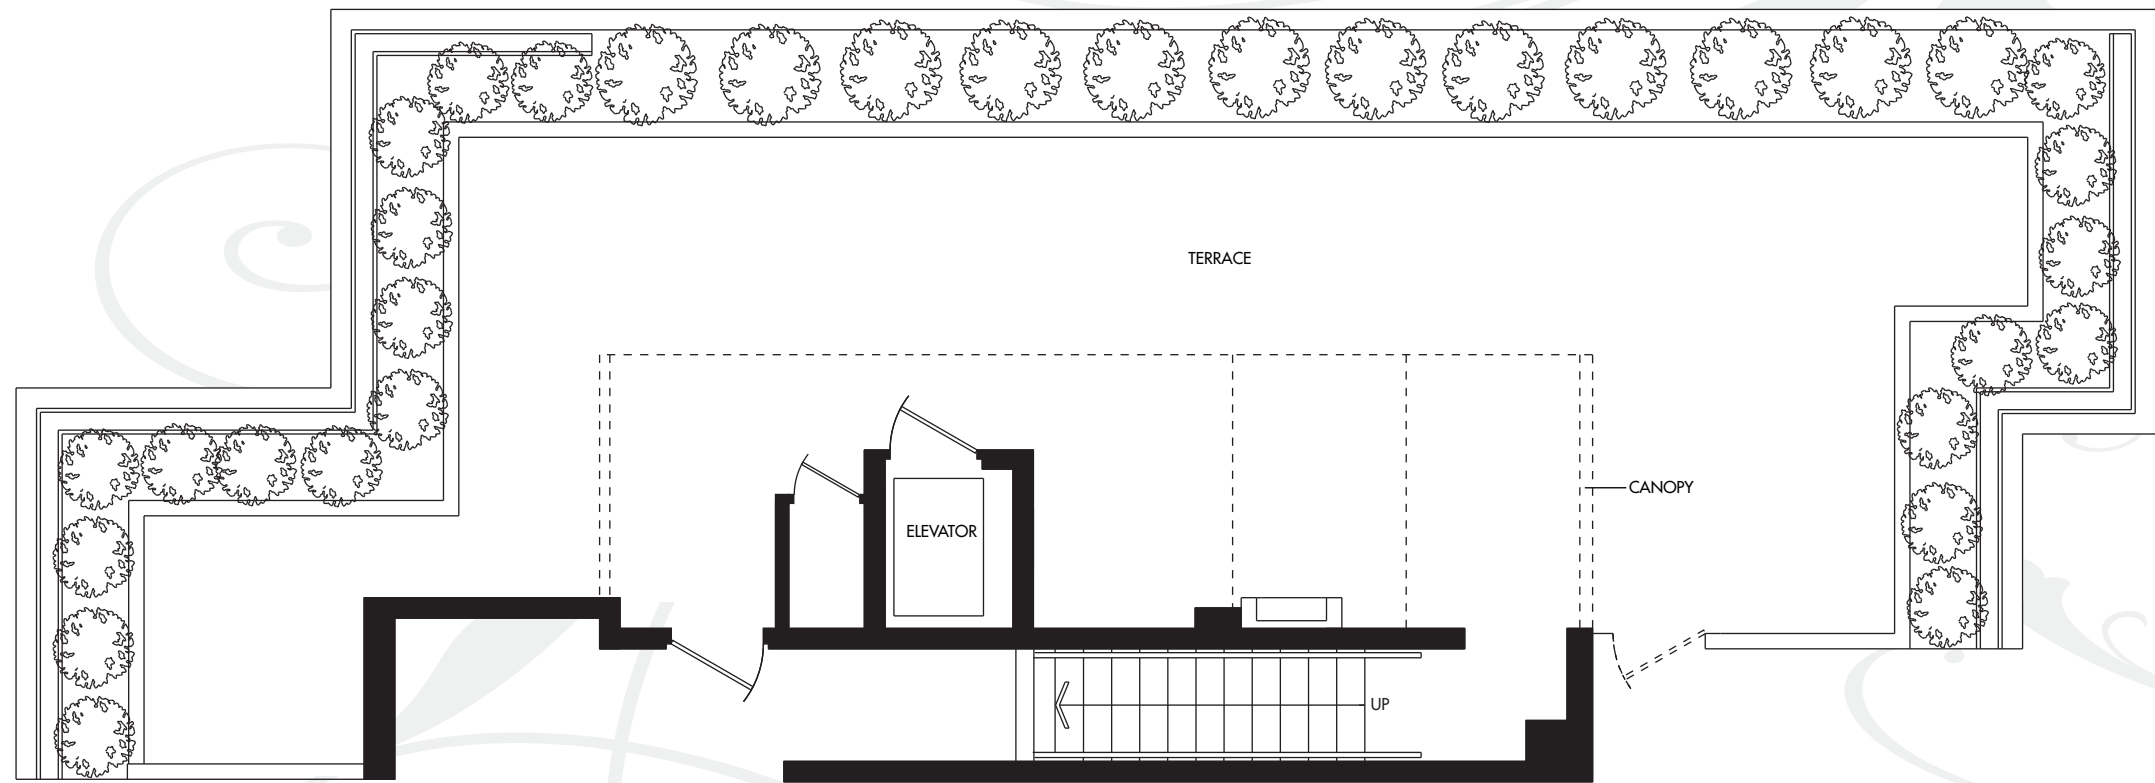

1241 HOMER

SUITE 601  
PLAN G

2 BEDROOMS  
1357 SQ FT  
+ 842 SQ FT ROOFTOP TERRACE

SIXTH FLOOR

NORTH