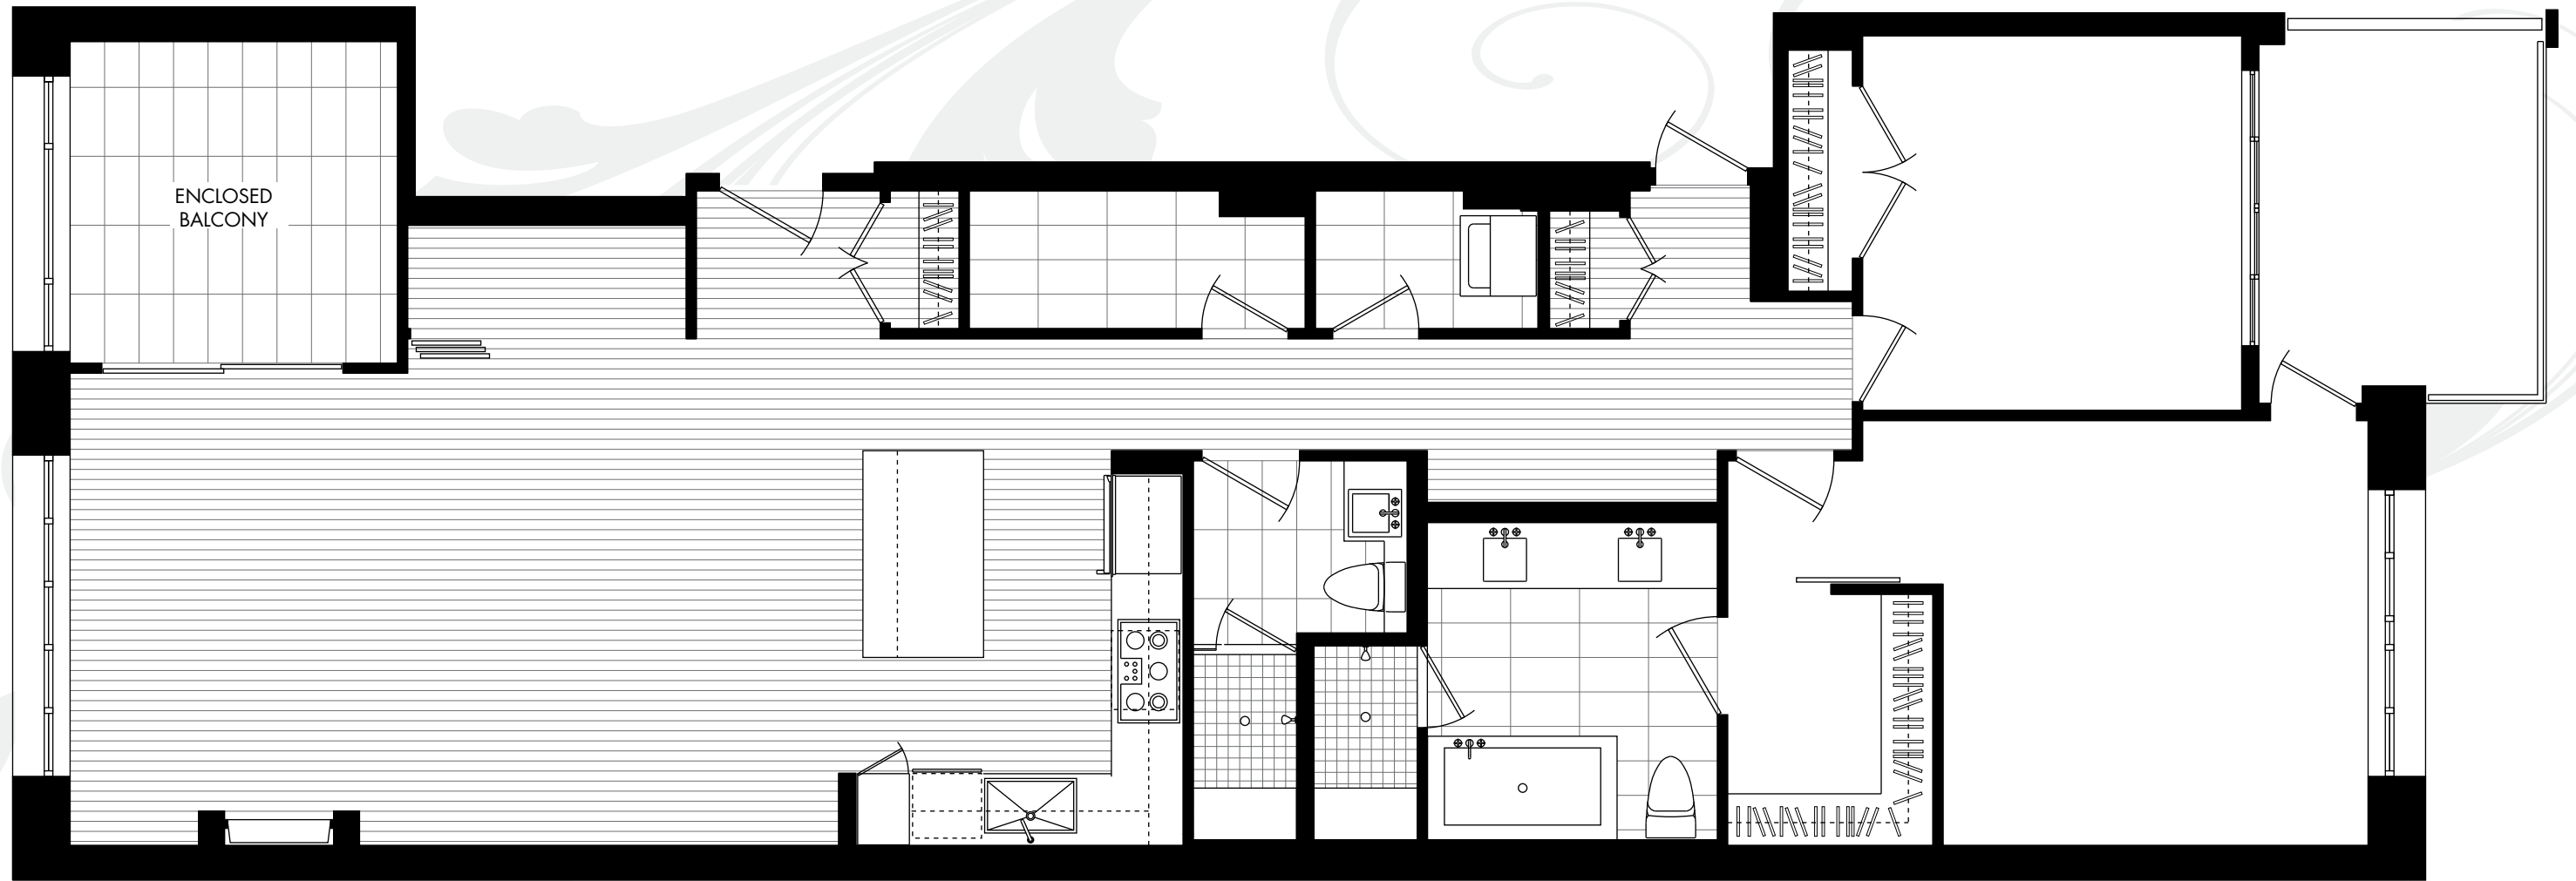

1241 HOMER

FIFTH FLOOR

SUITE 502 PLAN E

2 BEDROOMS + DEN
1,480 SQUARE FEET