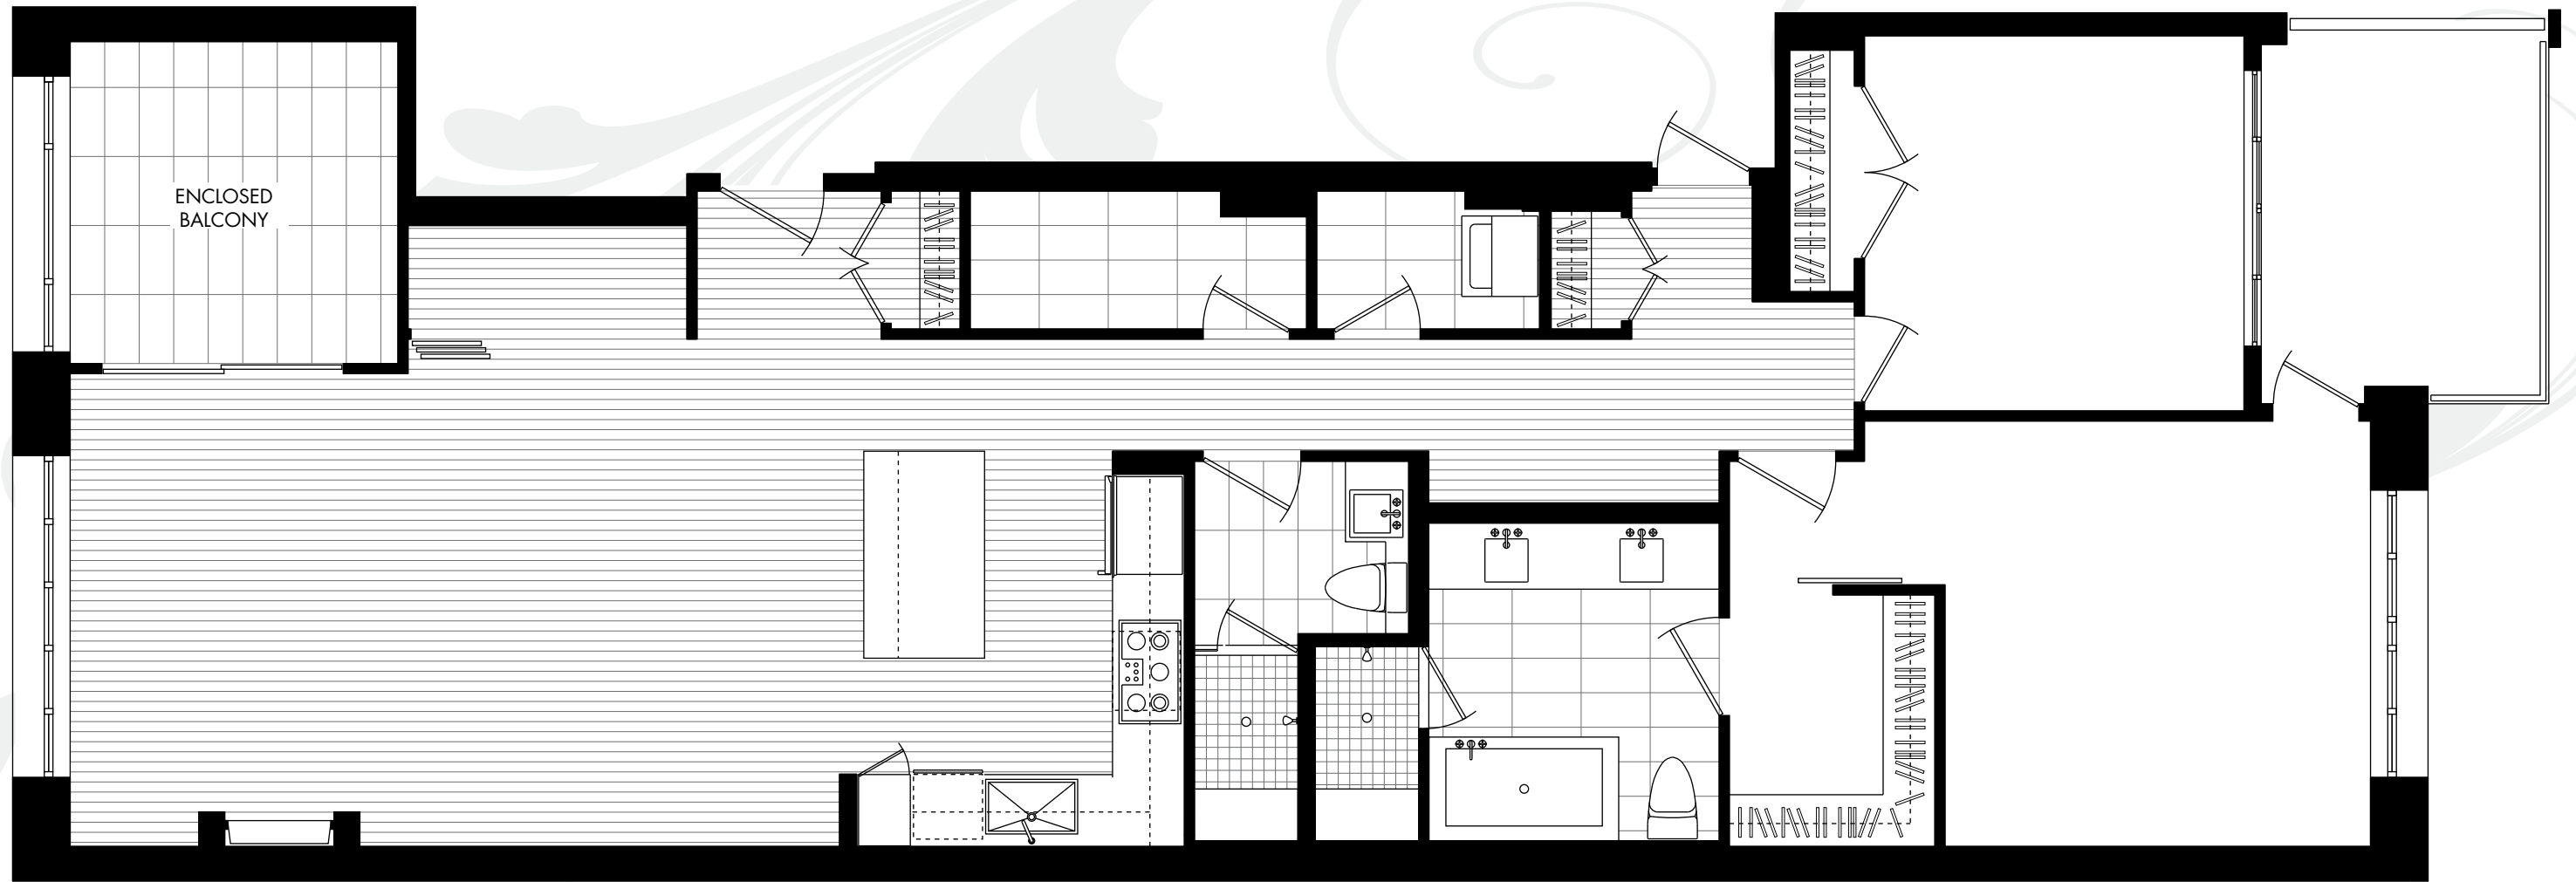

# 1241 HOMER

FIFTH FLOOR

## SUITE 502 PLAN E

2 BEDROOMS + DEN  
1,480 SQUARE FEET