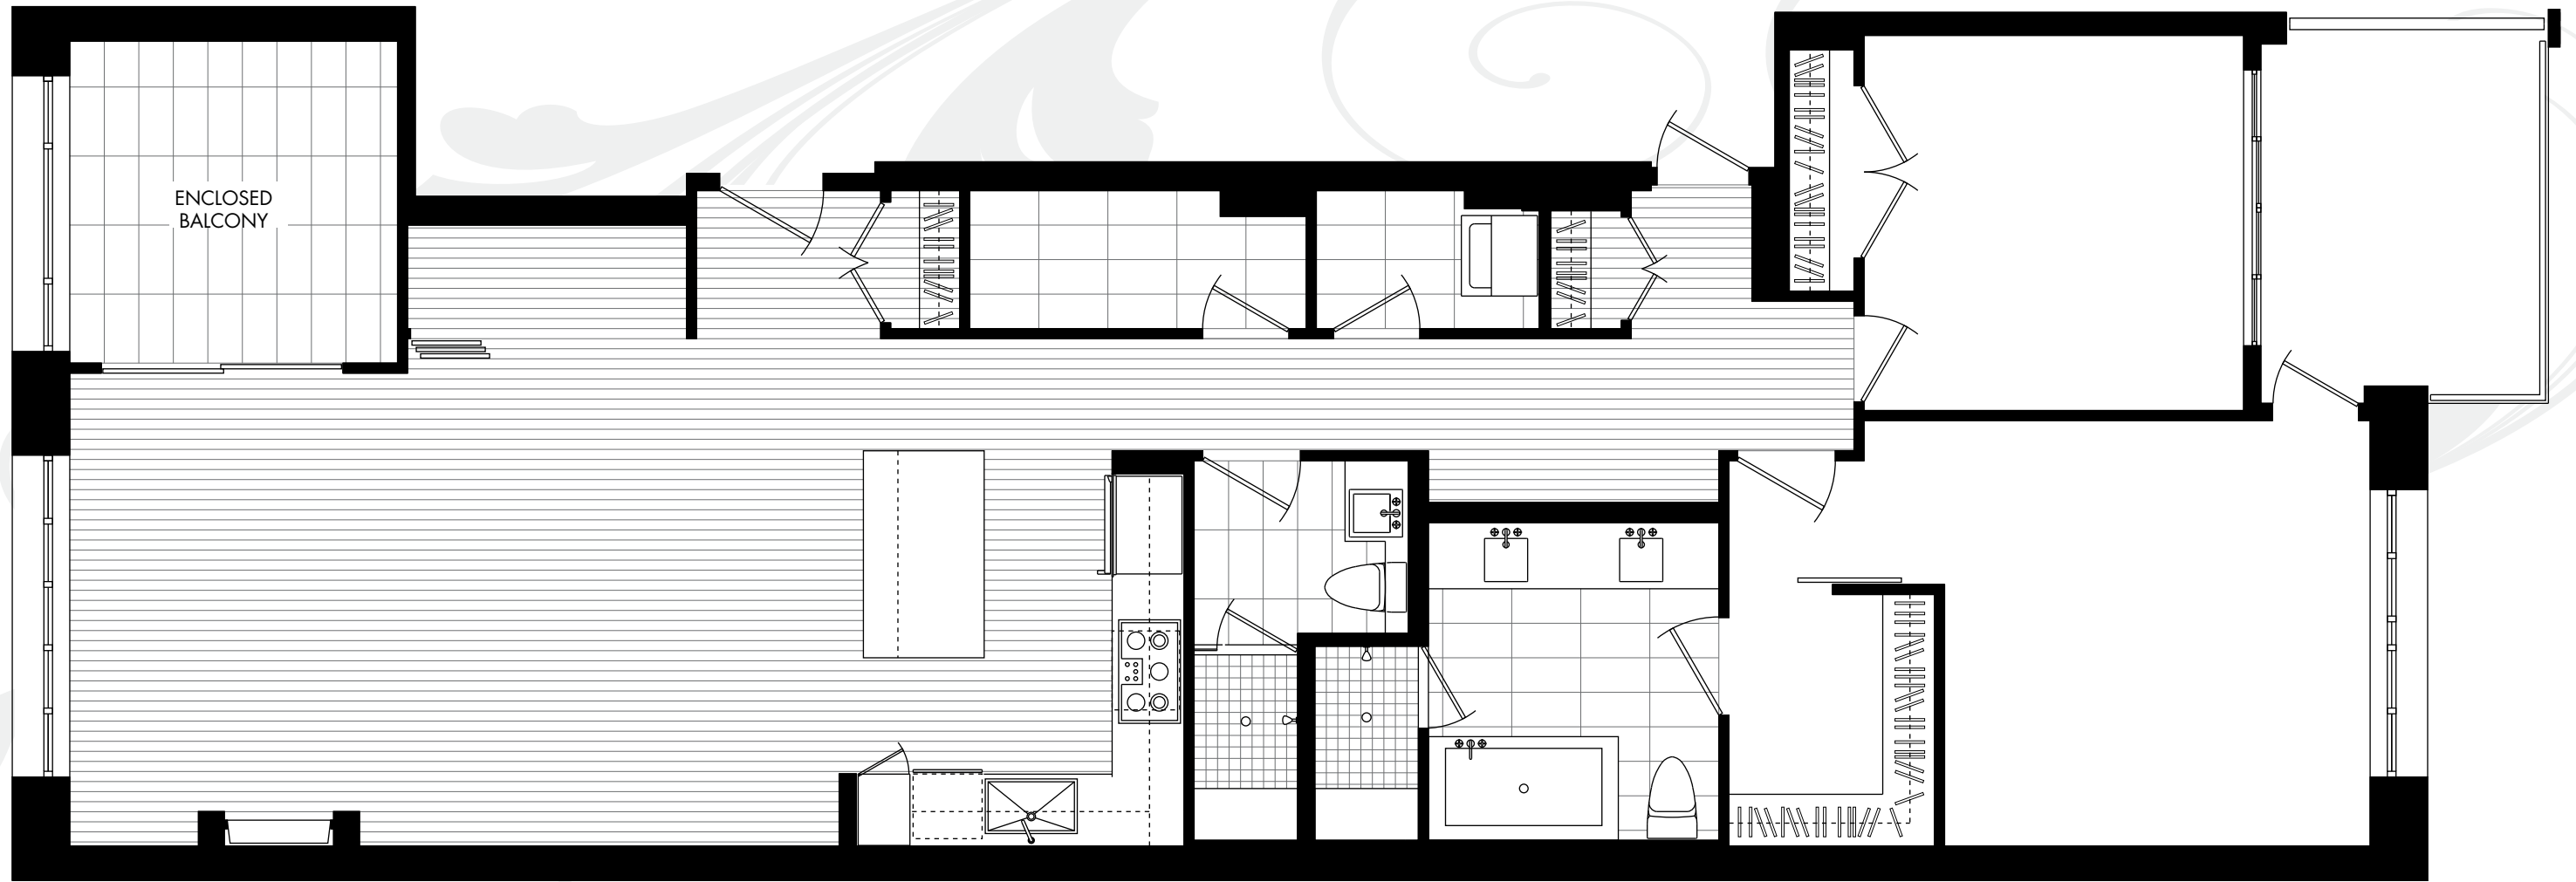

1241 HOMER

FOURTH FLOOR

NORTH

SUITE 402 PLAN E

2 BEDROOMS + DEN
1,480 SQUARE FEET