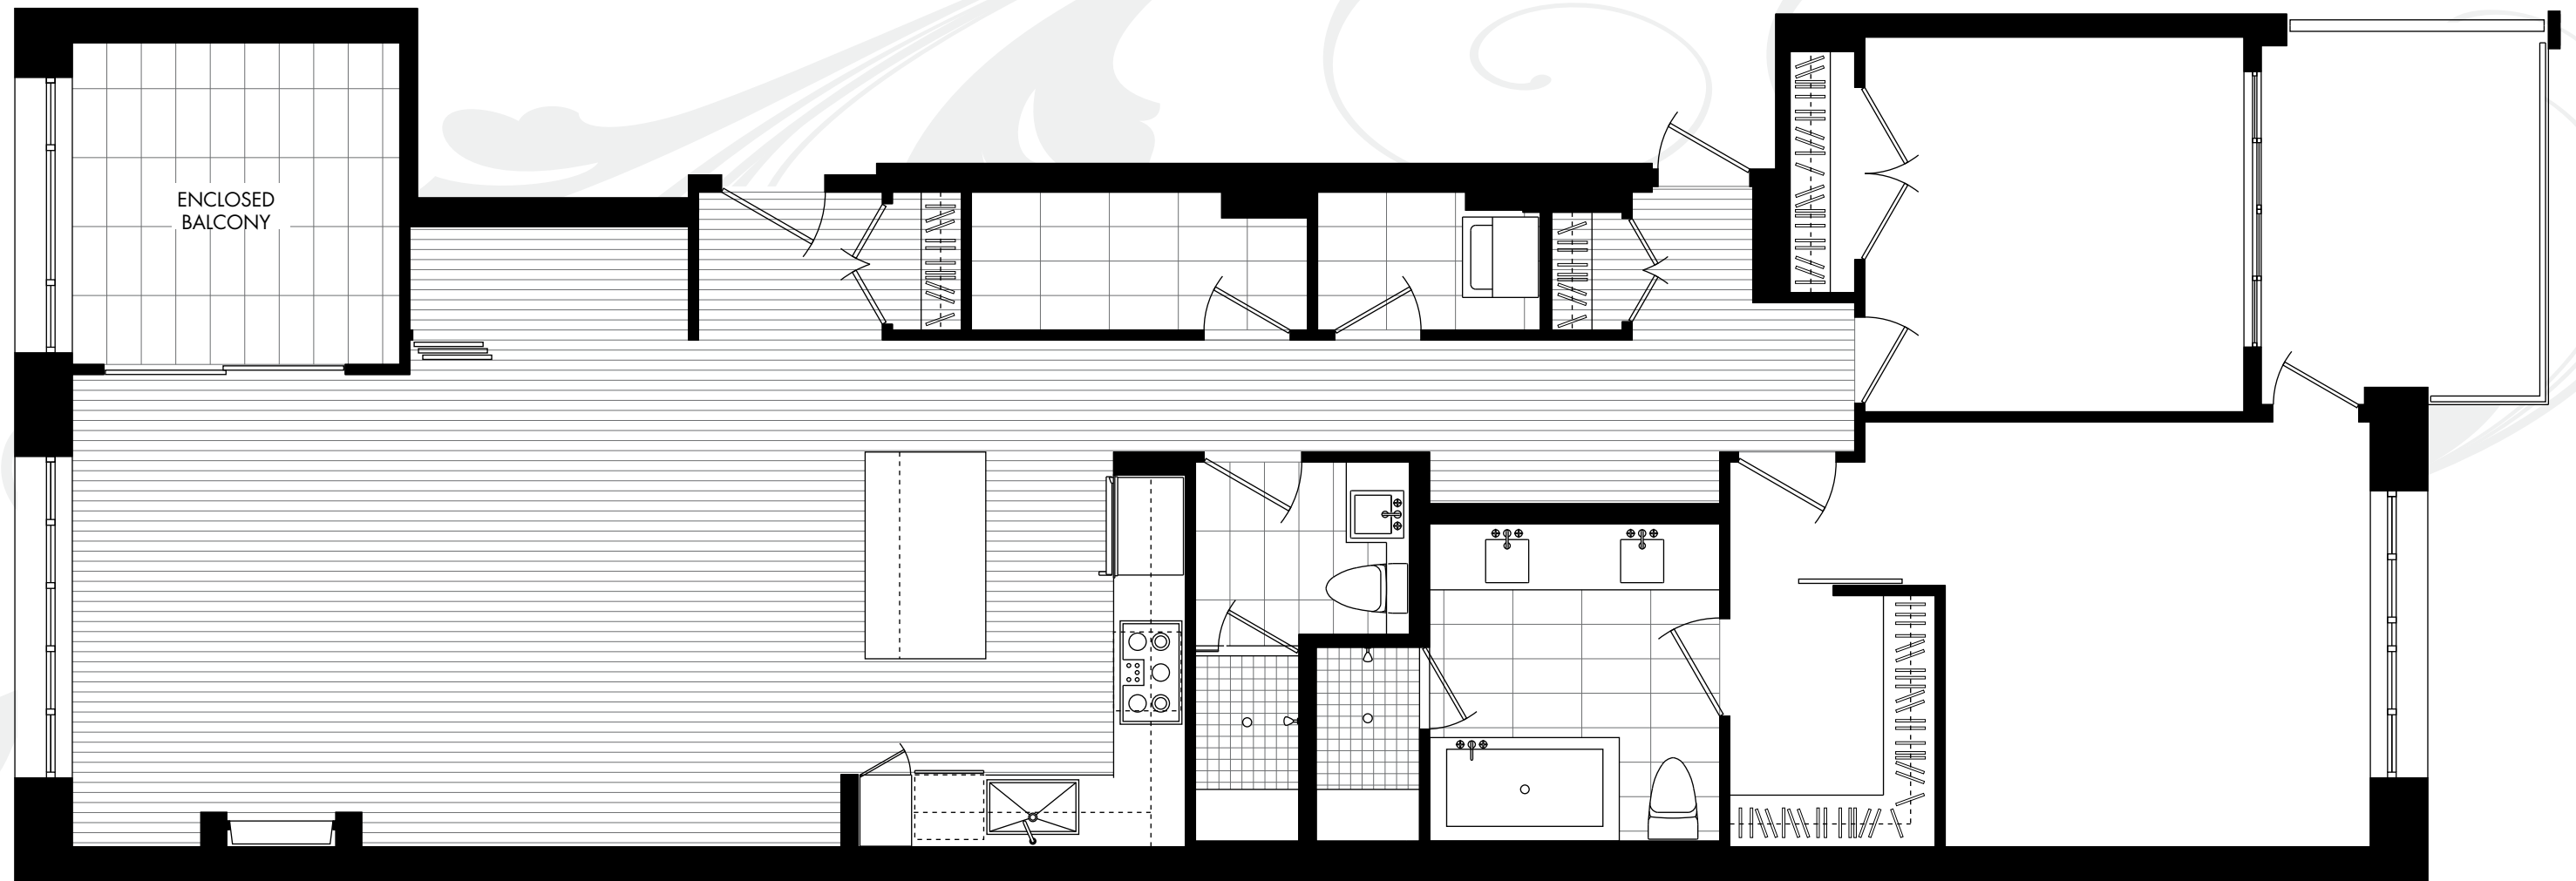

# 1241 HOMER

FOURTH FLOOR

## SUITE 402 PLAN E

2 BEDROOMS + DEN  
1,480 SQUARE FEET