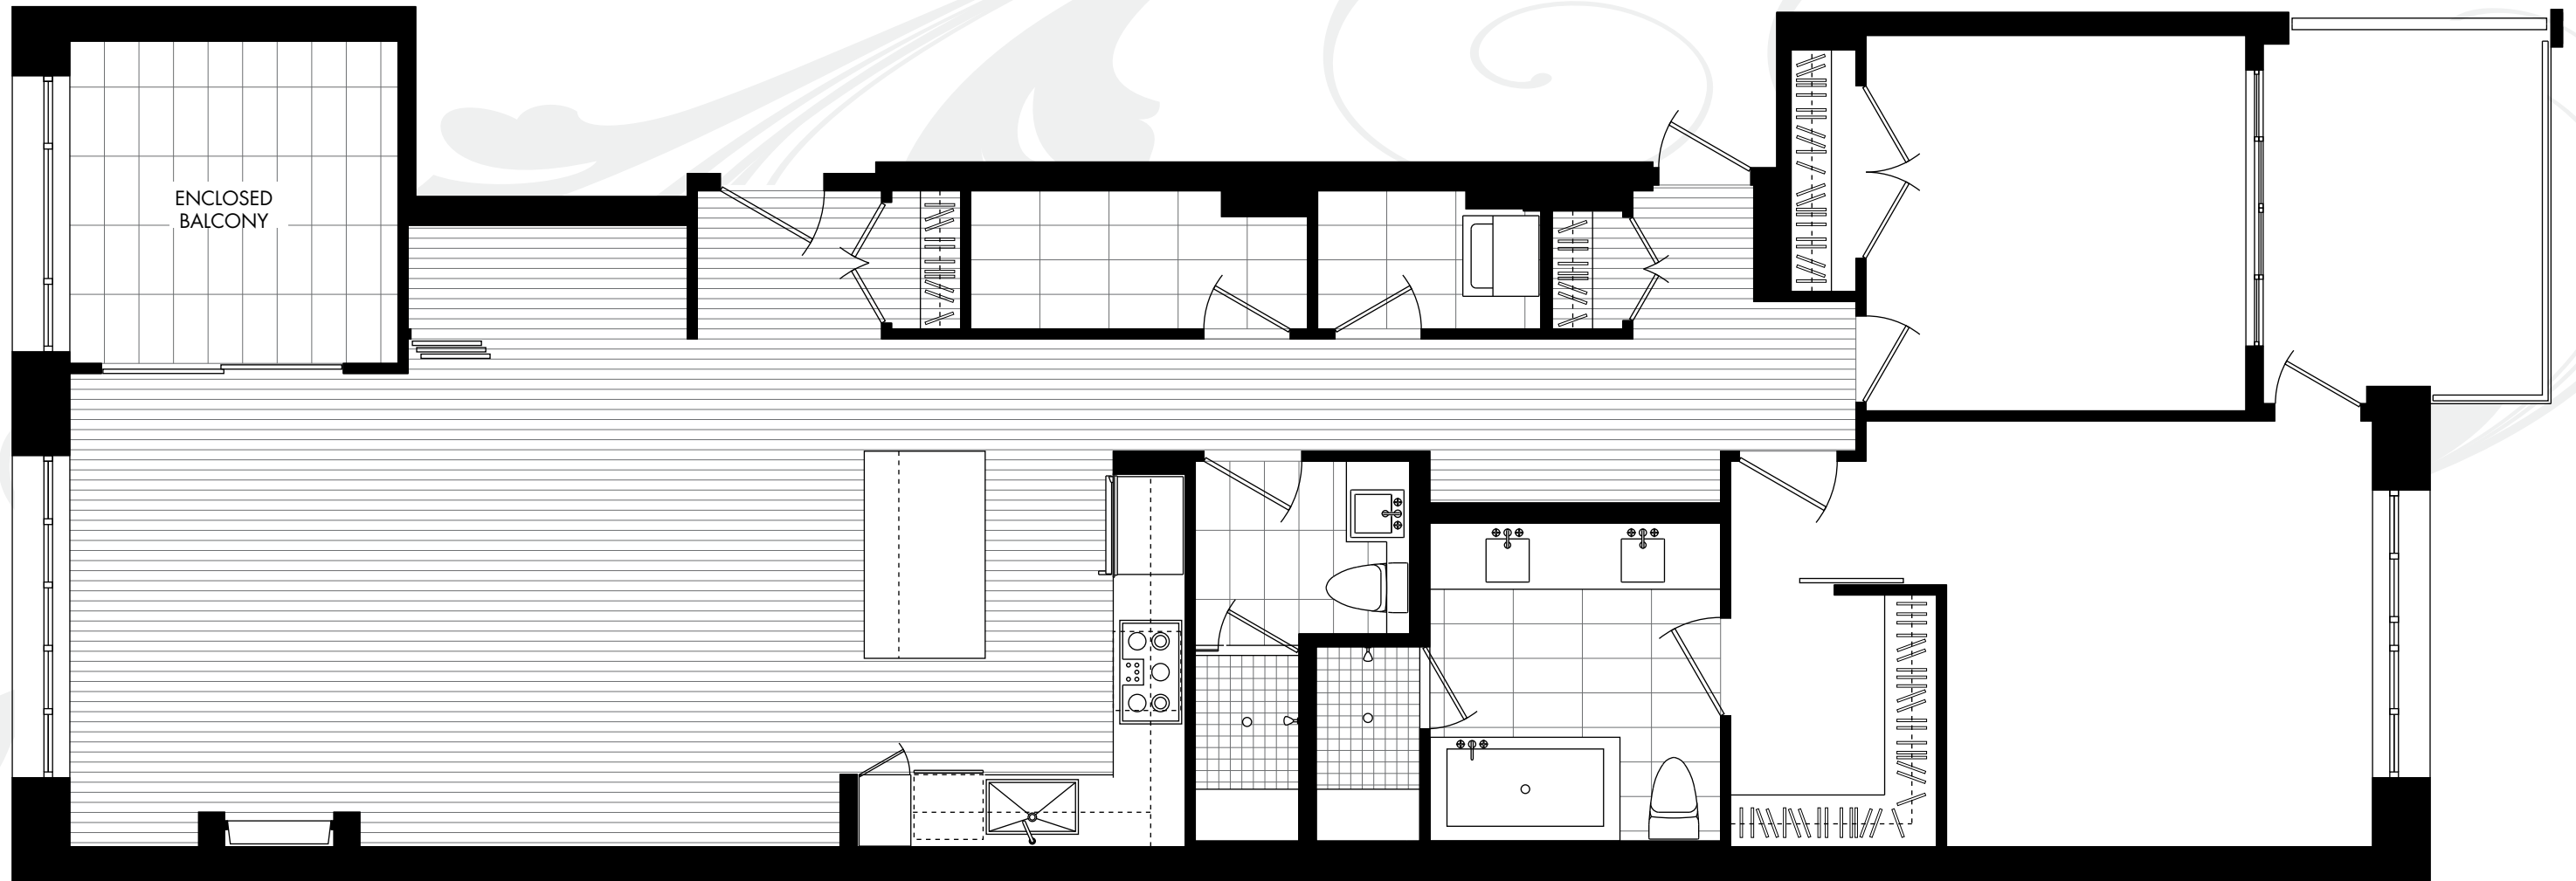

# 1241 HOMER

THIRD FLOOR

## SUITE 302 PLAN E

2 BEDROOMS + DEN  
1,480 SQUARE FEET