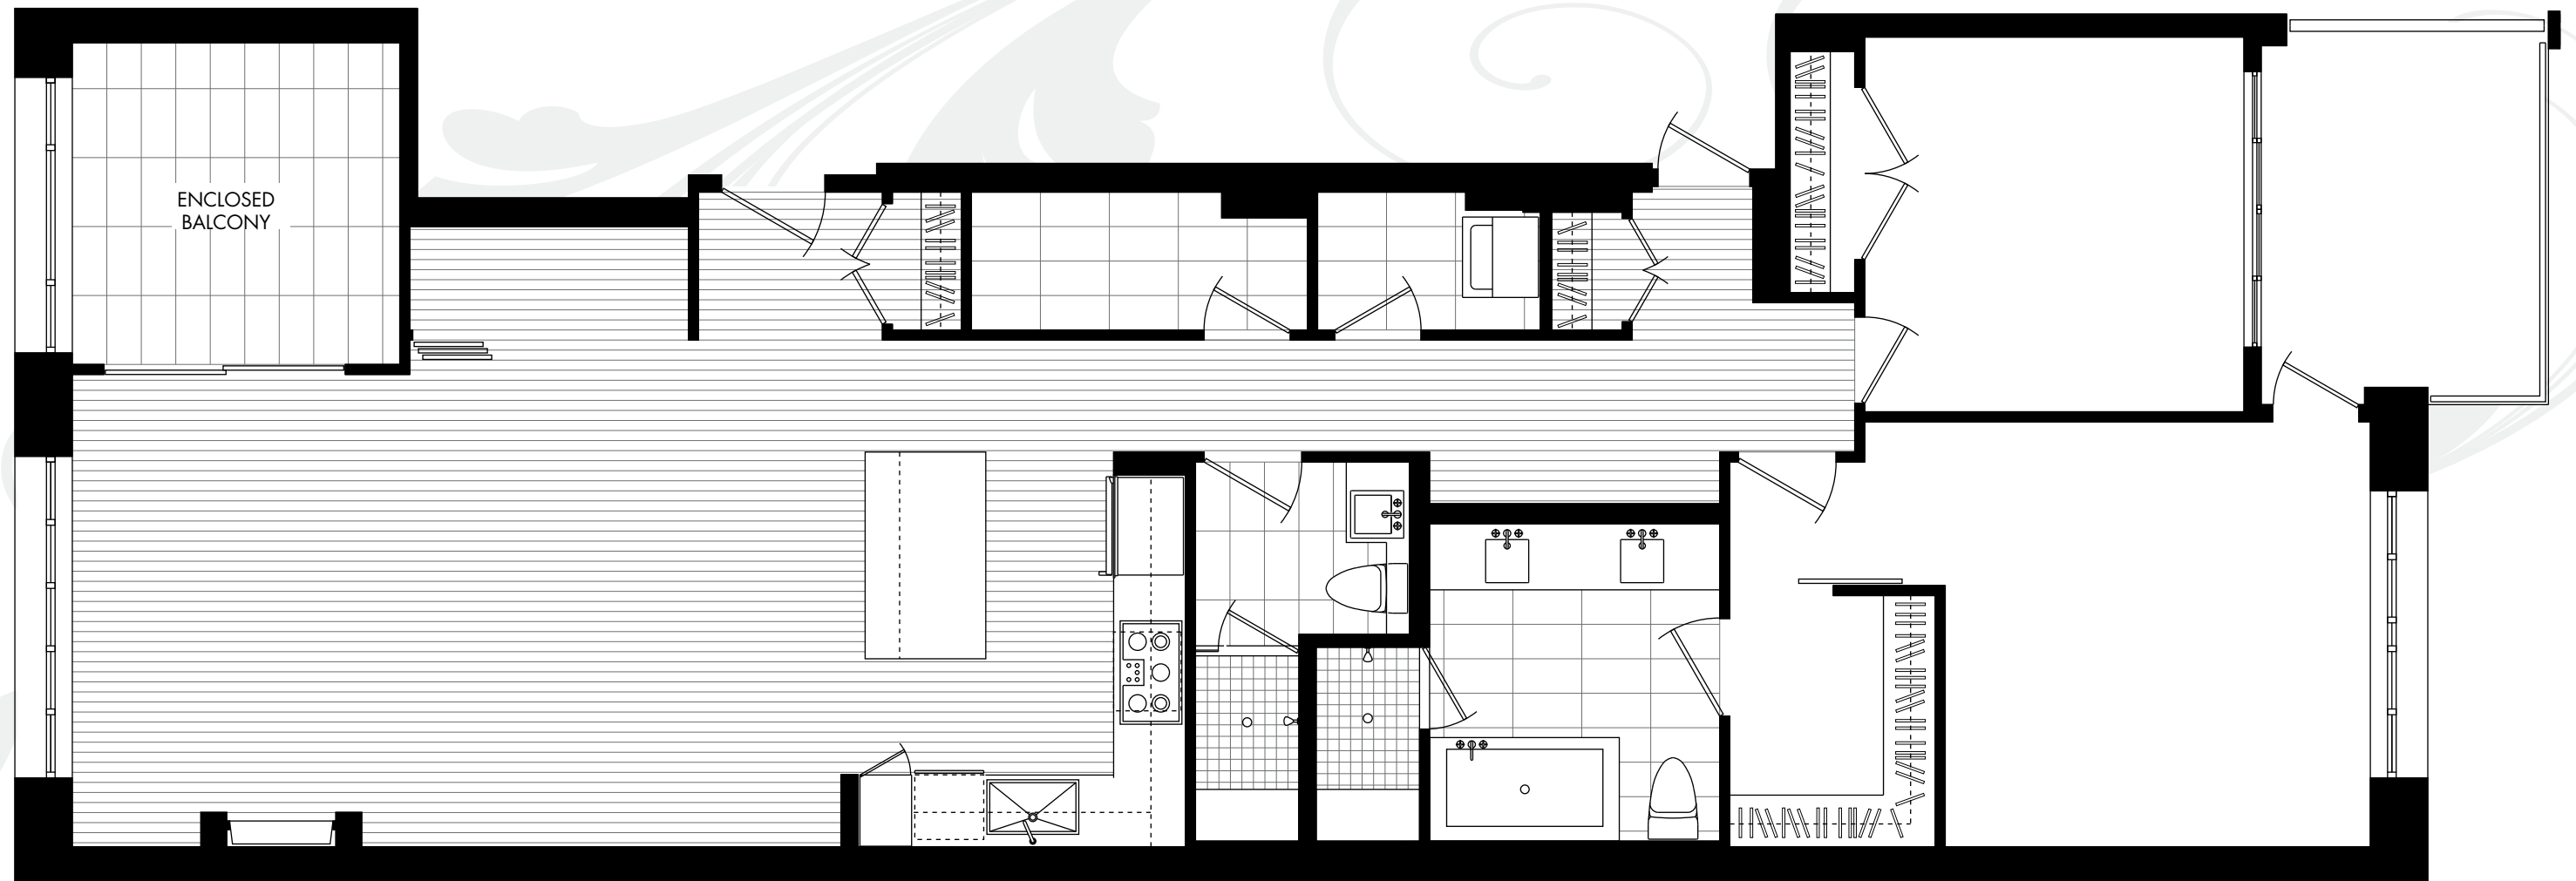

# 1241 HOMER

THIRD FLOOR

## SUITE 302 PLAN E

2 BEDROOMS + DEN  
1,480 SQUARE FEET