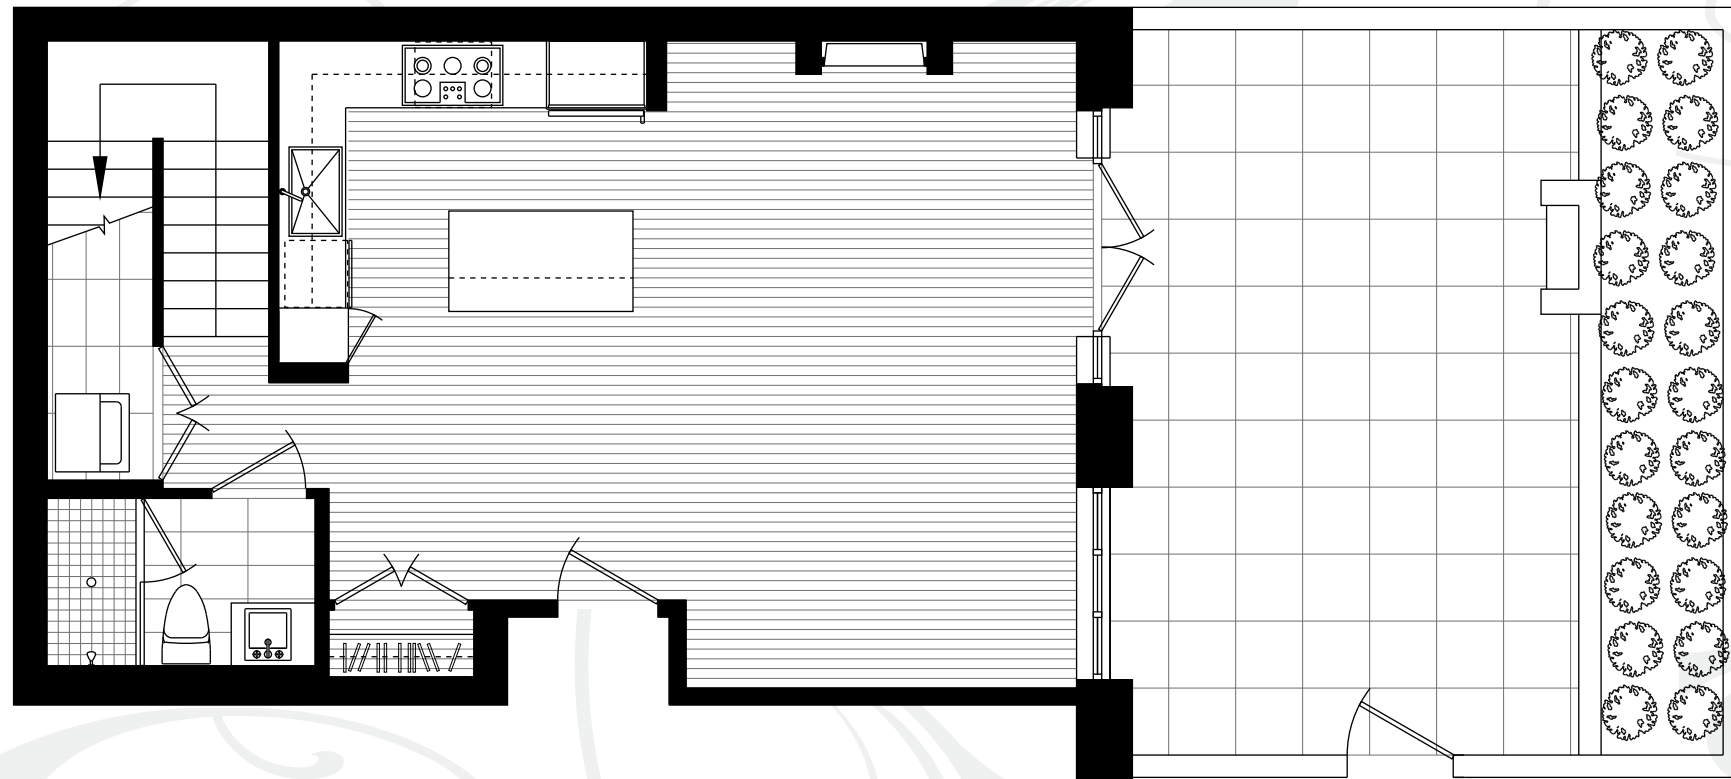

# 1241 HOMER

MAIN FLOOR

SECOND FLOOR

MAIN FLOOR

SECOND FLOOR

## SUITE 102 CITYHOME D

1 BEDROOM + DEN  
1,182 SQUARE FEET