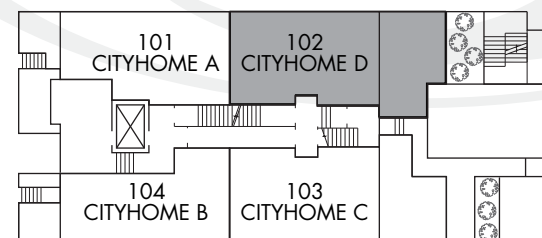

# 1241 HOMER

MAIN FLOOR

SECOND FLOOR

MAIN FLOOR

SECOND FLOOR

## SUITE 102 CITYHOME D

1 BEDROOM + DEN  
1,182 SQUARE FEET