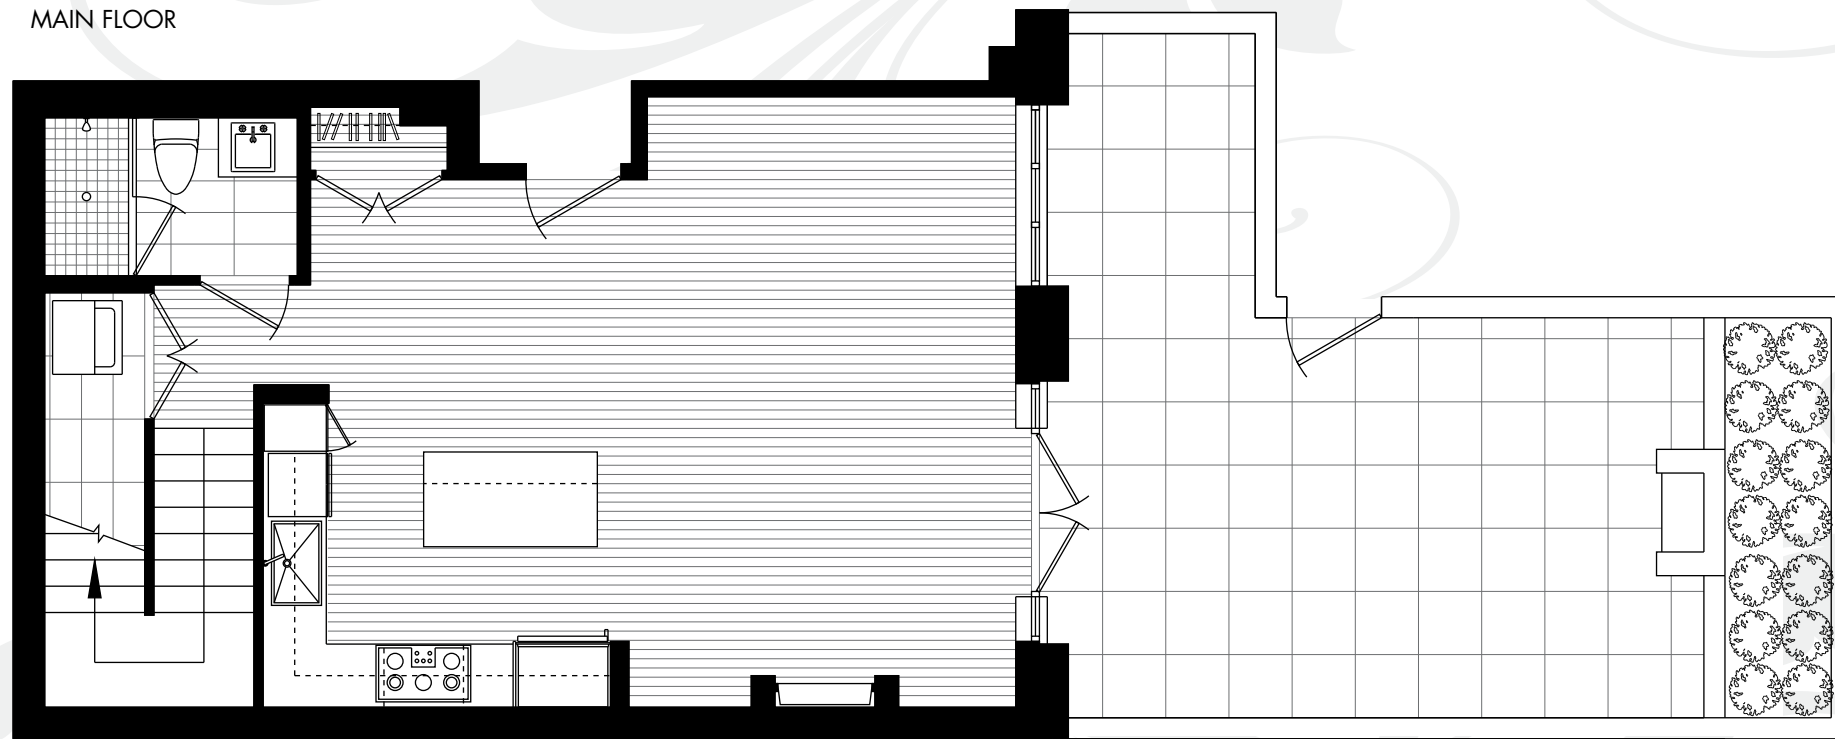

# 1241 HOMER

MAIN FLOOR

SECOND FLOOR

MAIN FLOOR

SECOND FLOOR

NORTH

## SUITE 103 CITYHOME C

1 BEDROOM + DEN  
1,125 SQUARE FEET