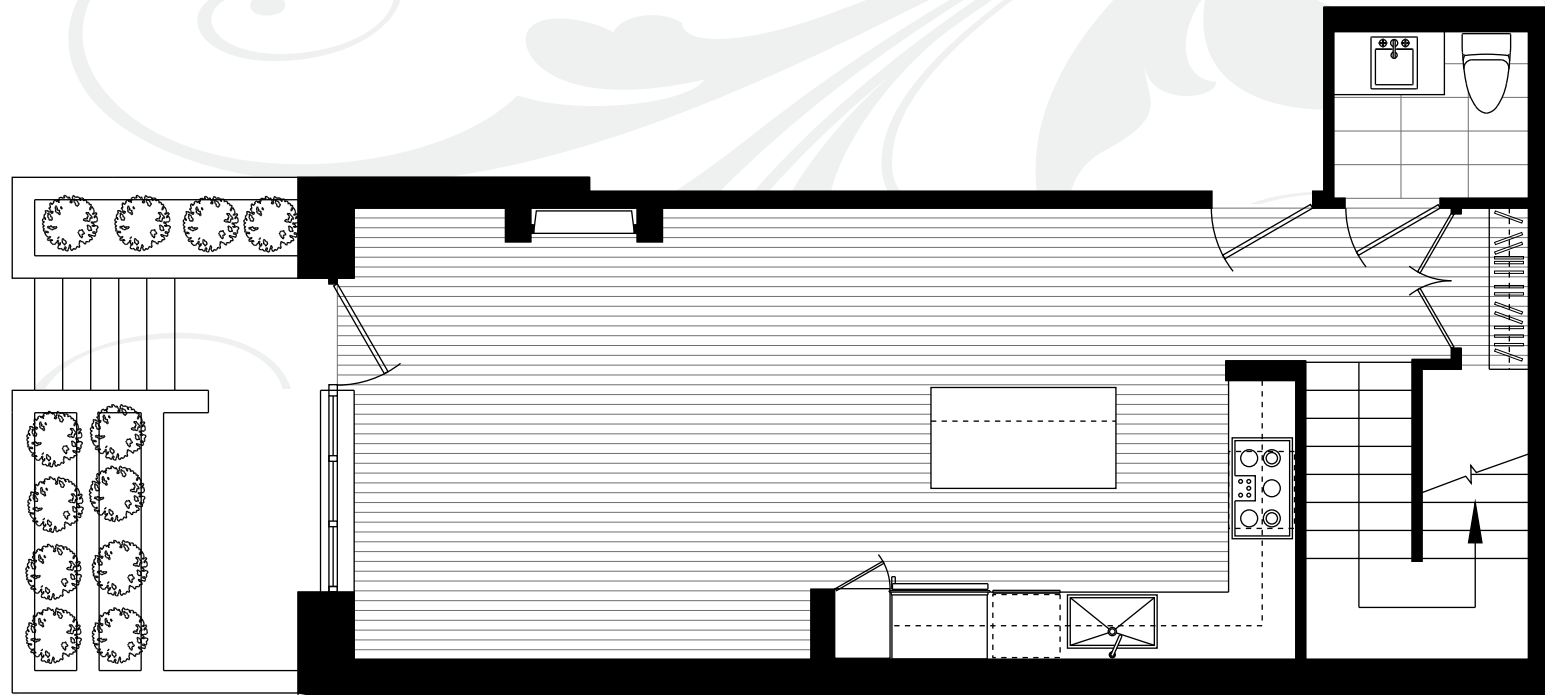

1241 HOMER

MAIN FLOOR

SECOND FLOOR

MAIN FLOOR

SECOND FLOOR

NORTH

SUITE 104
CITYHOME B

1 BEDROOM
984 SQUARE FEET