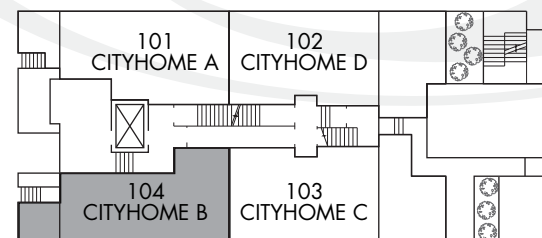

1241 HOMER

MAIN FLOOR

SECOND FLOOR

MAIN FLOOR

SECOND FLOOR

NORTH

SUITE 104
CITYHOME B

1 BEDROOM
984 SQUARE FEET