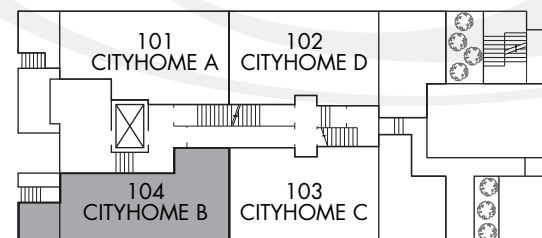

1241 HOMER

MAIN FLOOR

SECOND FLOOR

MAIN FLOOR

SECOND FLOOR

SUITE 104
CITYHOME B

1 BEDROOM
984 SQUARE FEET