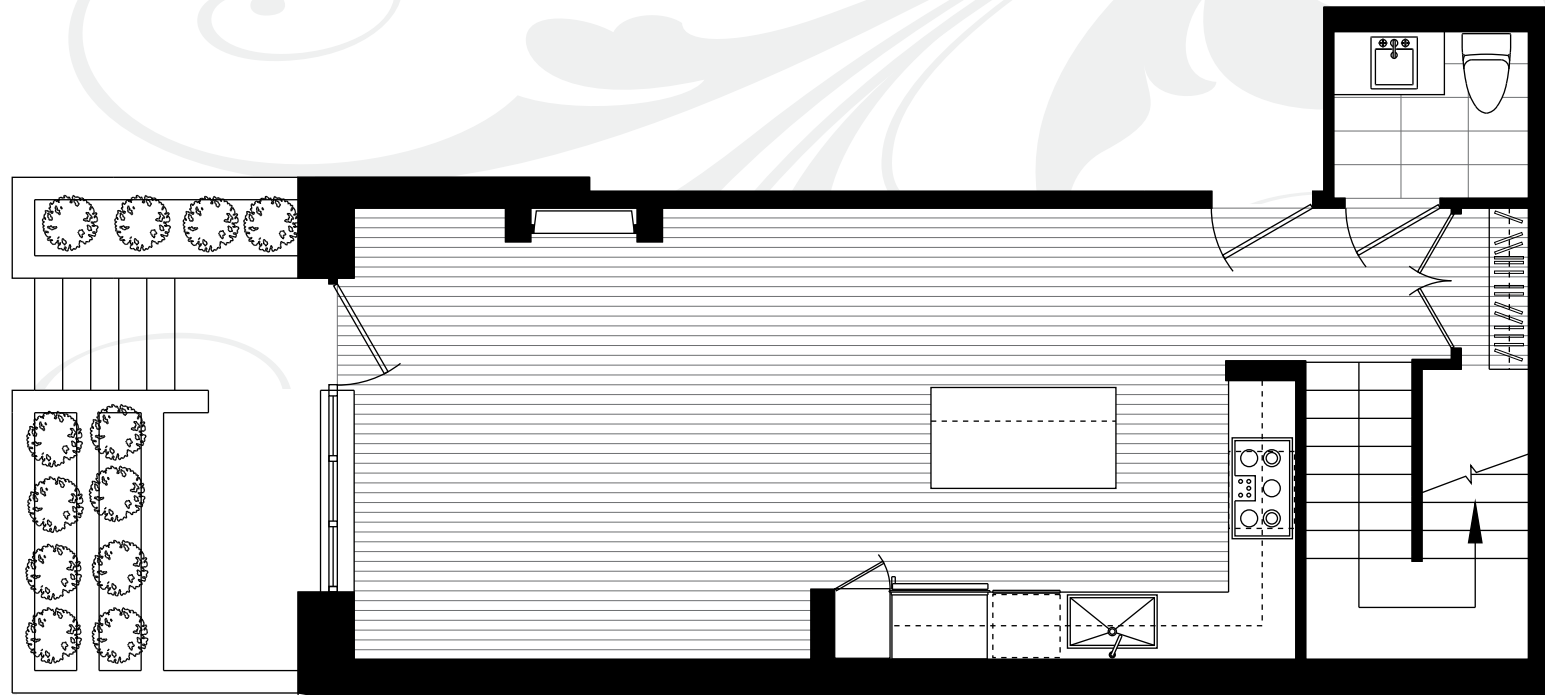

1241 HOMER

MAIN FLOOR

SECOND FLOOR

MAIN FLOOR

SECOND FLOOR

SUITE 104
CITYHOME B

1 BEDROOM
984 SQUARE FEET