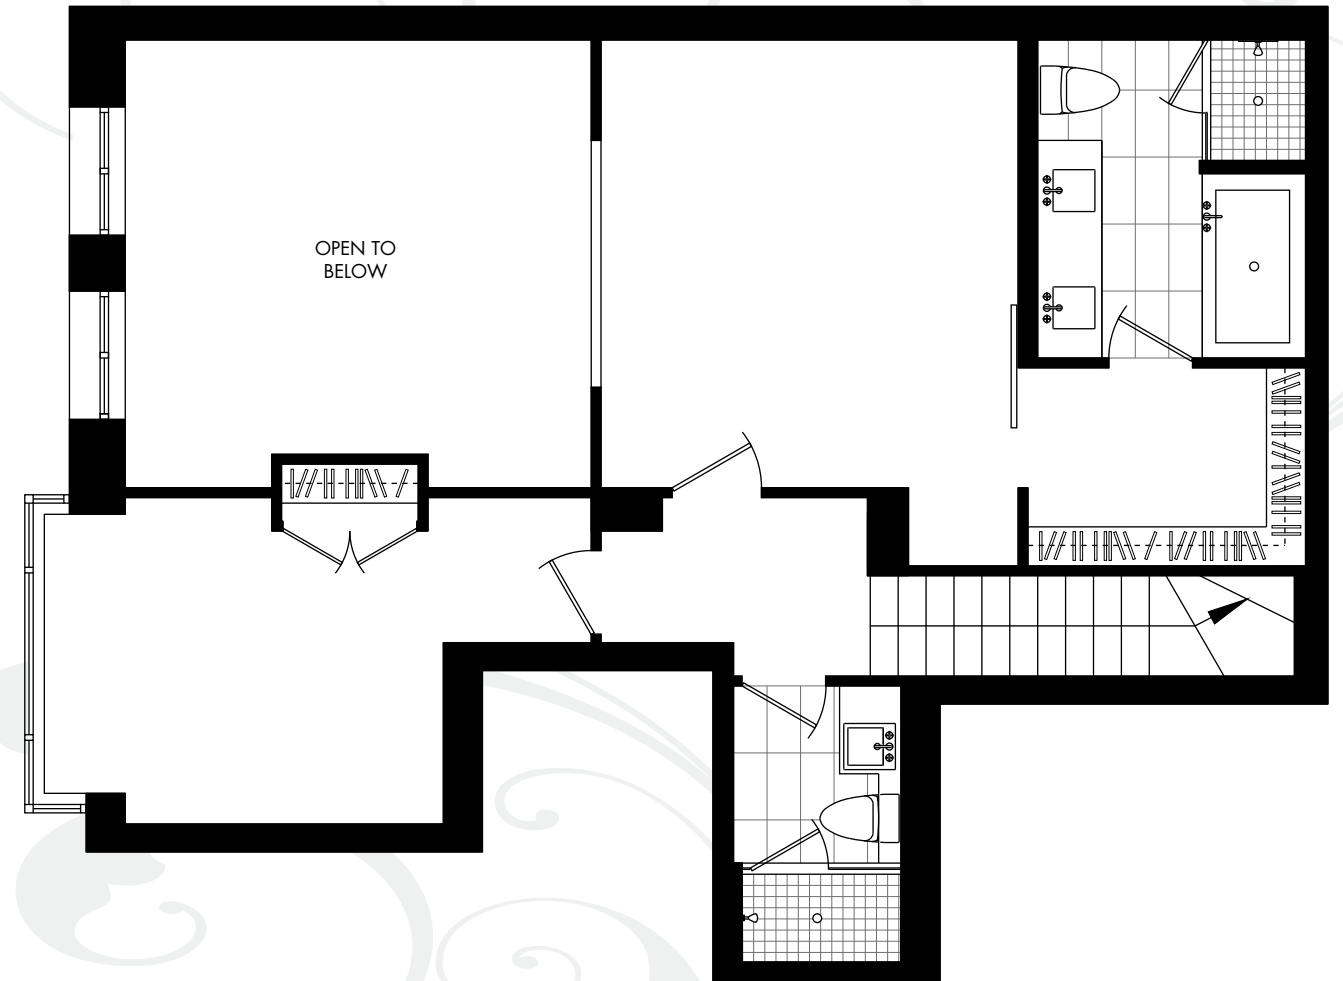

# 1241 HOMER

MAIN FLOOR

SECOND FLOOR

MAIN FLOOR

SECOND FLOOR

NORTH

SUITE 101  
CITYHOME A

2 BEDROOMS  
1,265 SQUARE FEET