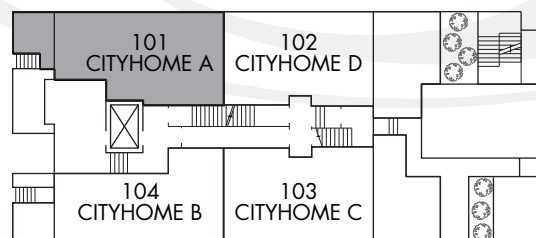

# 1241 HOMER

MAIN FLOOR

SECOND FLOOR

MAIN FLOOR

SECOND FLOOR

NORTH

SUITE 101  
CITYHOME A

2 BEDROOMS  
1,265 SQUARE FEET