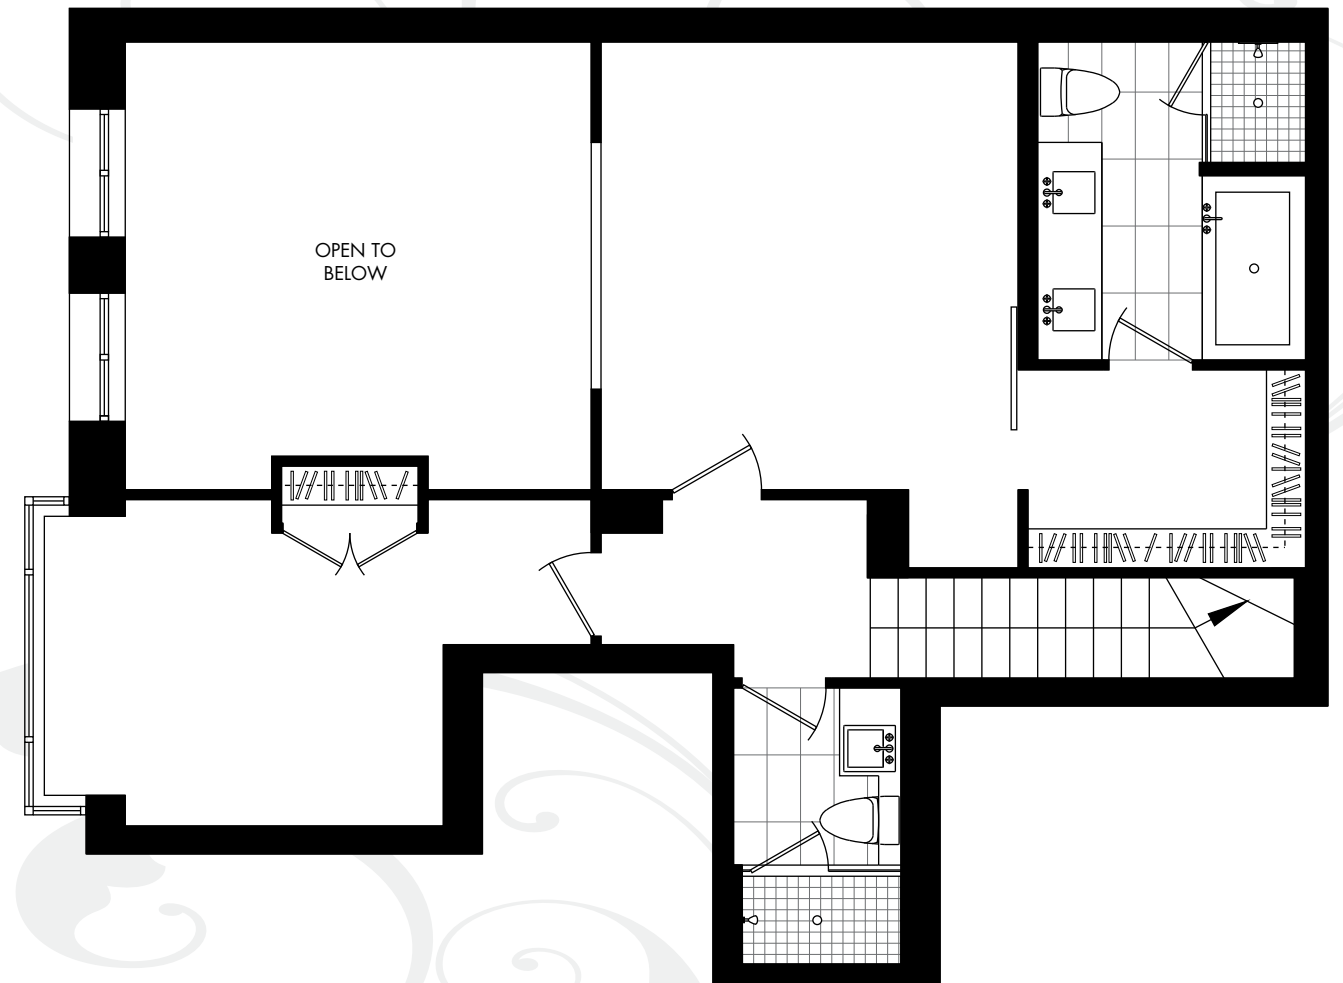

# 1241 HOMER

MAIN FLOOR

SECOND FLOOR

MAIN FLOOR

SECOND FLOOR

NORTH

SUITE 101  
CITYHOME A

2 BEDROOMS  
1,265 SQUARE FEET