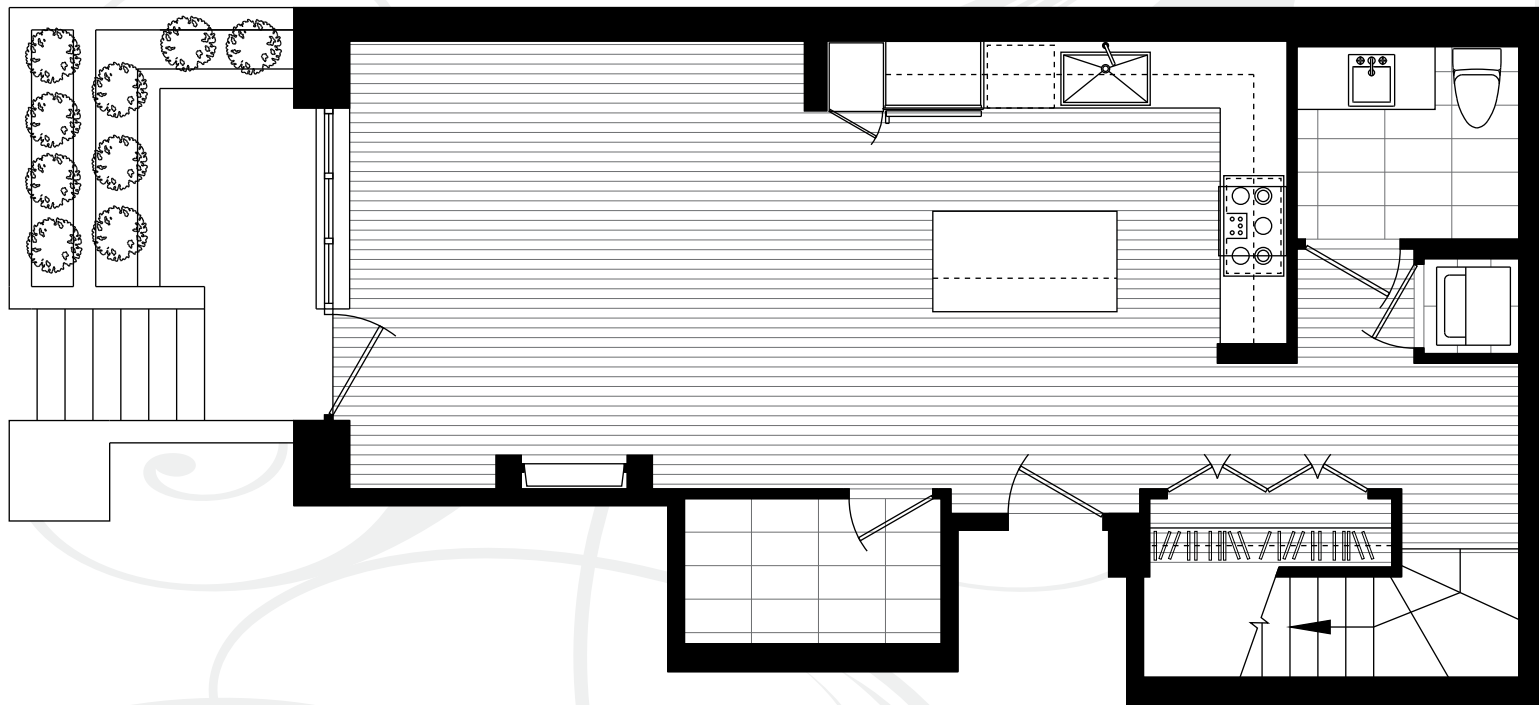

# 1241 HOMER

MAIN FLOOR

SECOND FLOOR

MAIN FLOOR

SECOND FLOOR

NORTH

SUITE 101  
CITYHOME A

2 BEDROOMS  
1,265 SQUARE FEET