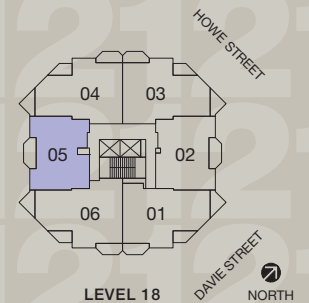

PENTHOUSE SUB-PENTHOUSE

PLAN E2
2 BEDROOM
788-789 SF LIVING
72 SF BALCONY

LEVEL 17

LEVEL 18