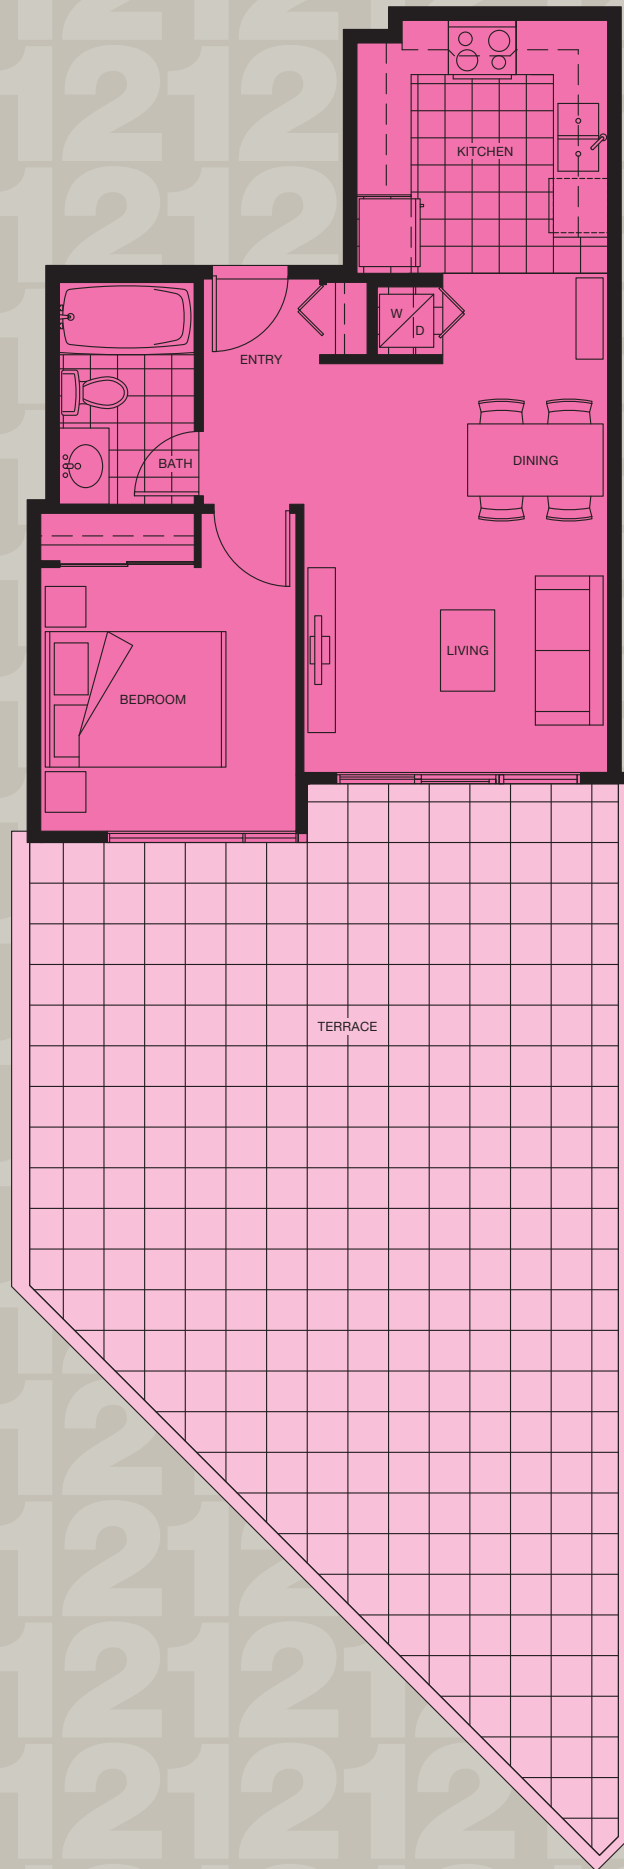

PLAN D3  
1 BEDROOM  
529 SF LIVING  
616 SF TERRACE

LEVEL 03