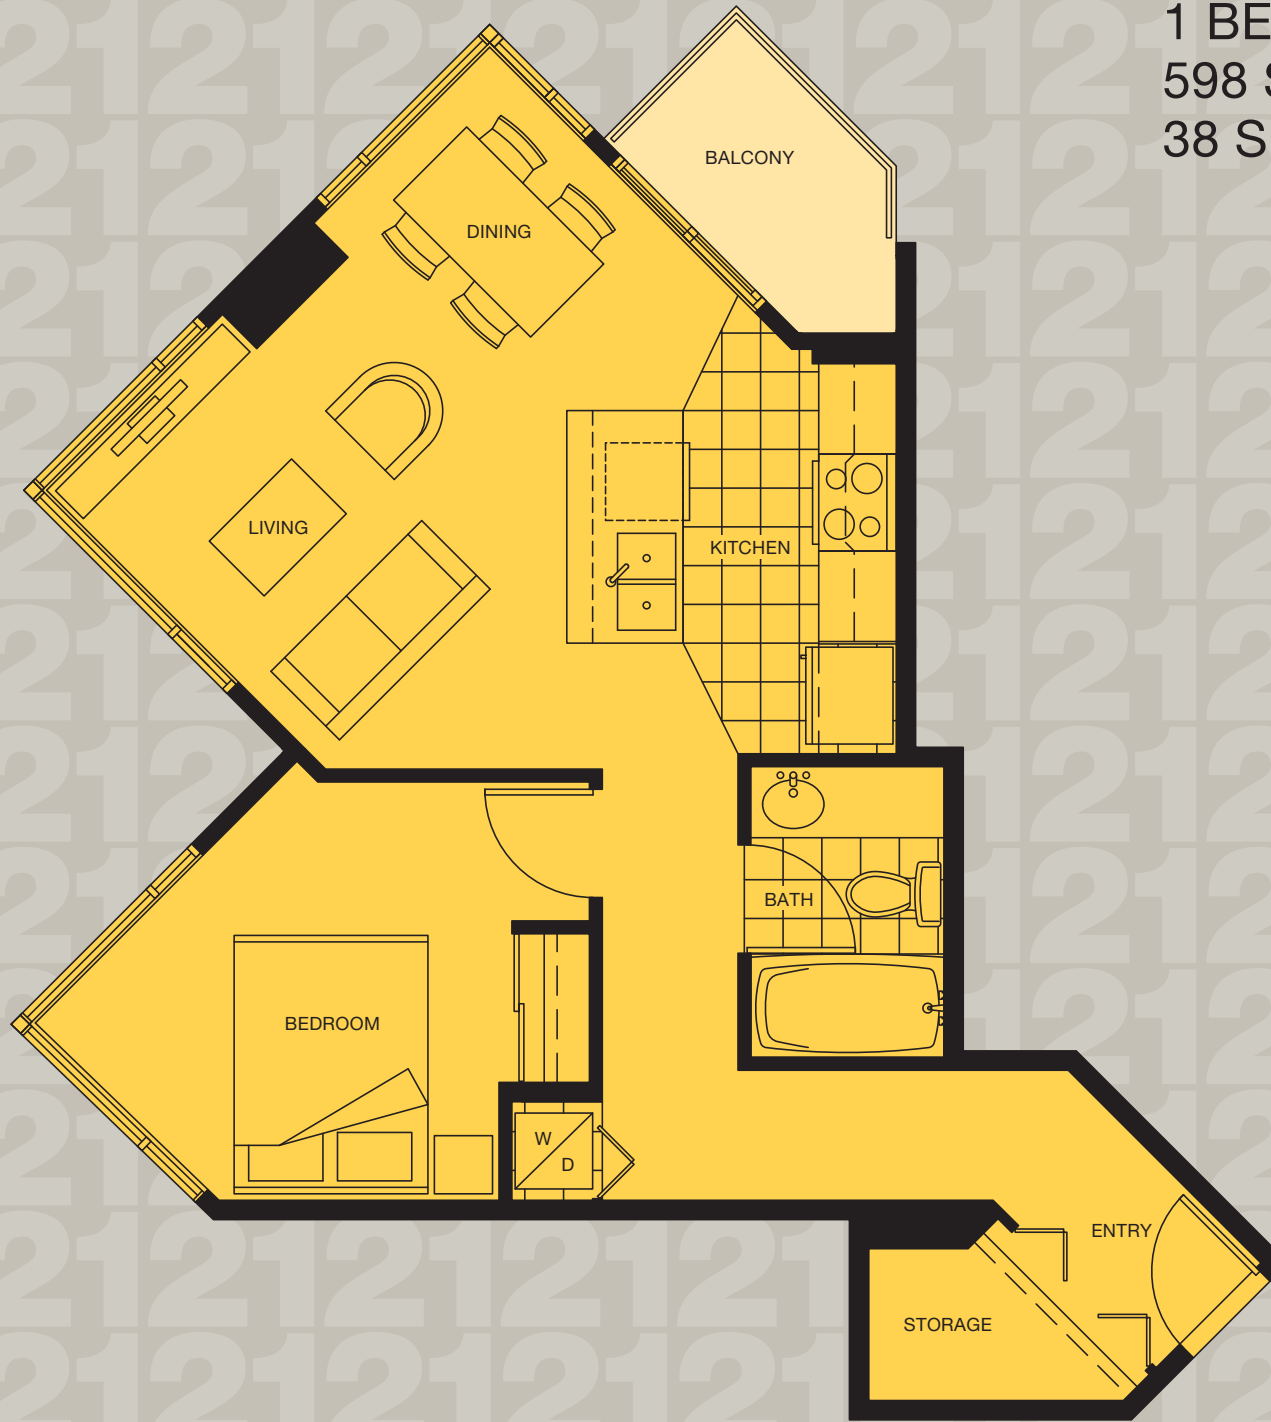

PLAN C6  
1 BEDROOM  
598 SF LIVING  
38 SF BALCONY

0 1 2 3 4 5 10 15 ft

The developer reserves the right to make modifications to the information shown. Sizes, layouts, dimensions, availability, suite numbering, and parking assignments are subject to change. April 1, 2008. E.&O.E.