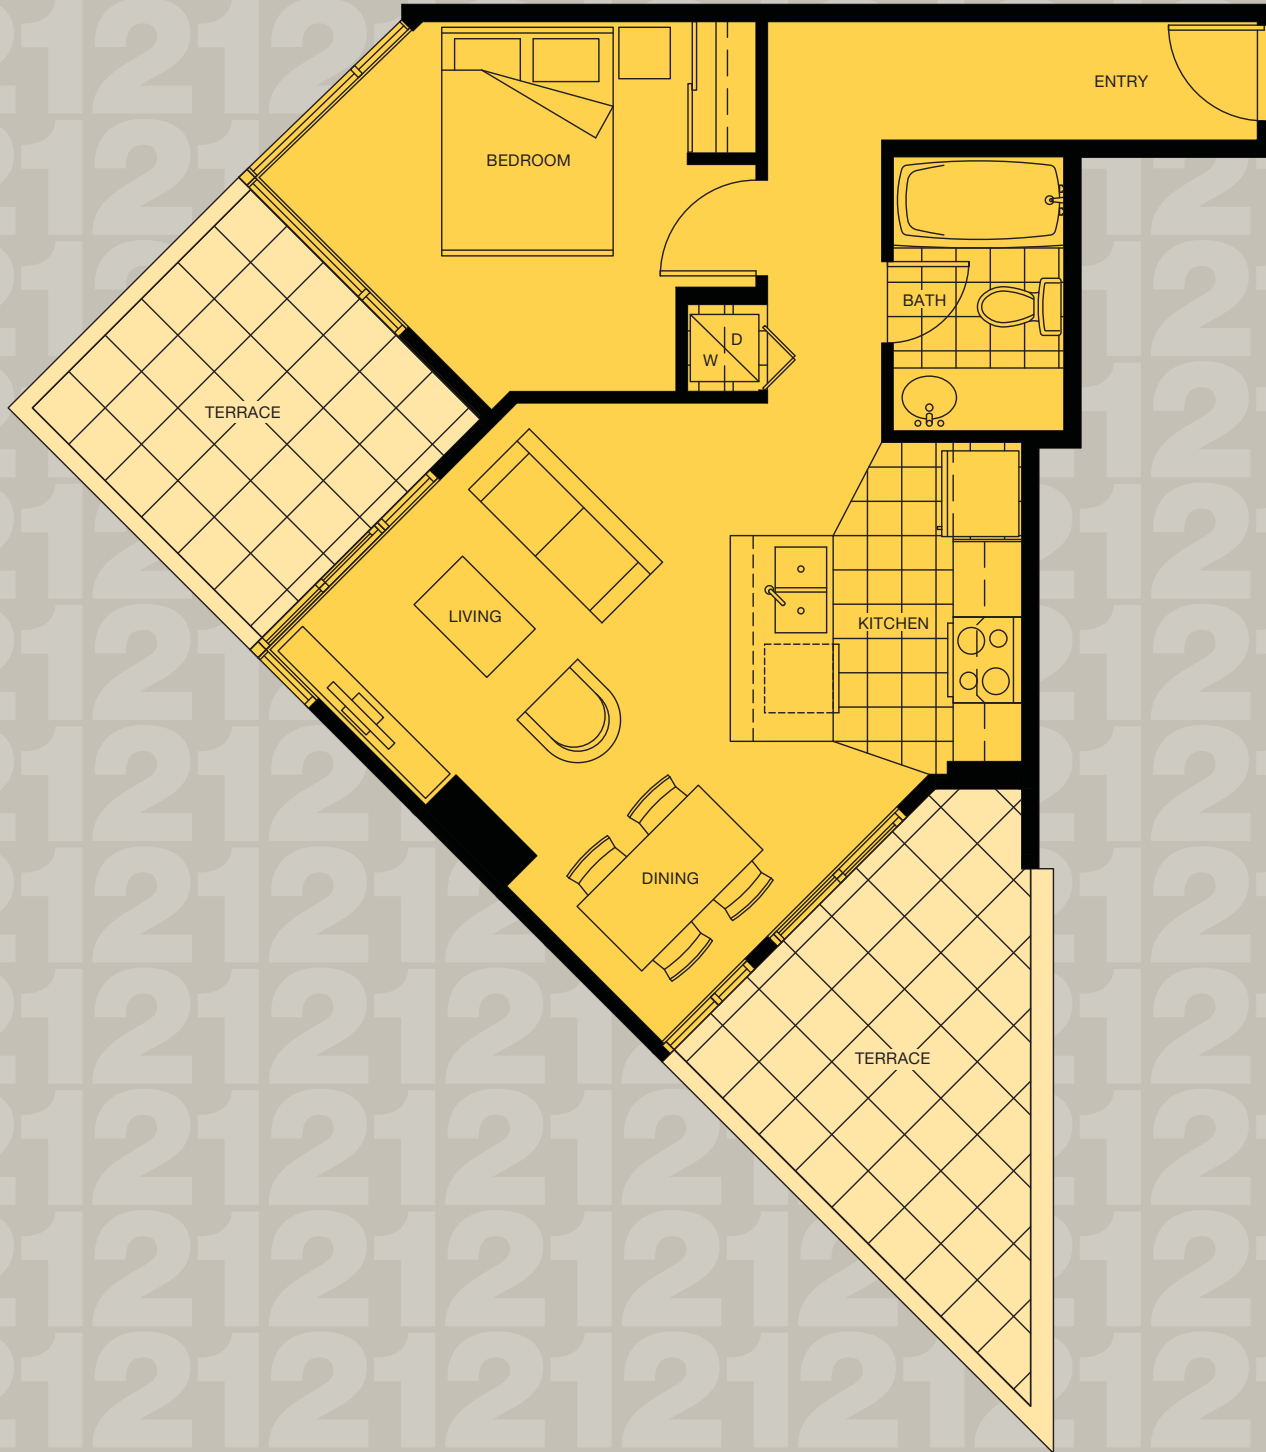

PLAN C3  
1 BEDROOM  
561 SF LIVING  
180 SF TERRACE

LEVEL 03