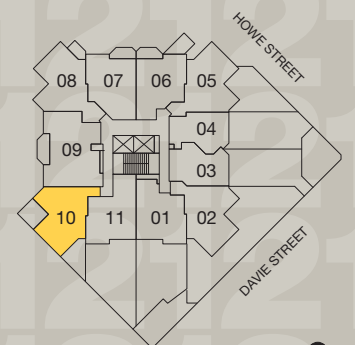

PLAN C3  
1 BEDROOM  
561 SF LIVING  
180 SF TERRACE

LEVEL 03