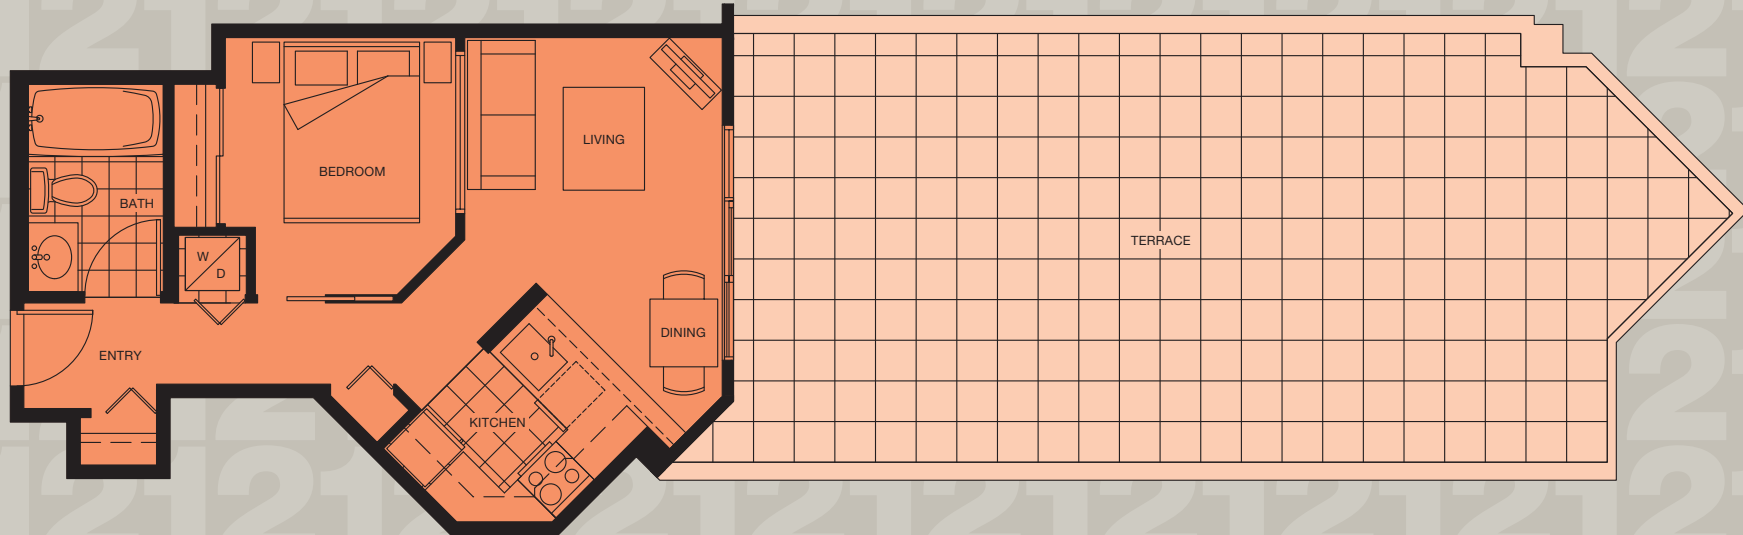

PLAN B1
1 BEDROOM
405 SF LIVING
510 SF TERRACE

LEVEL 03