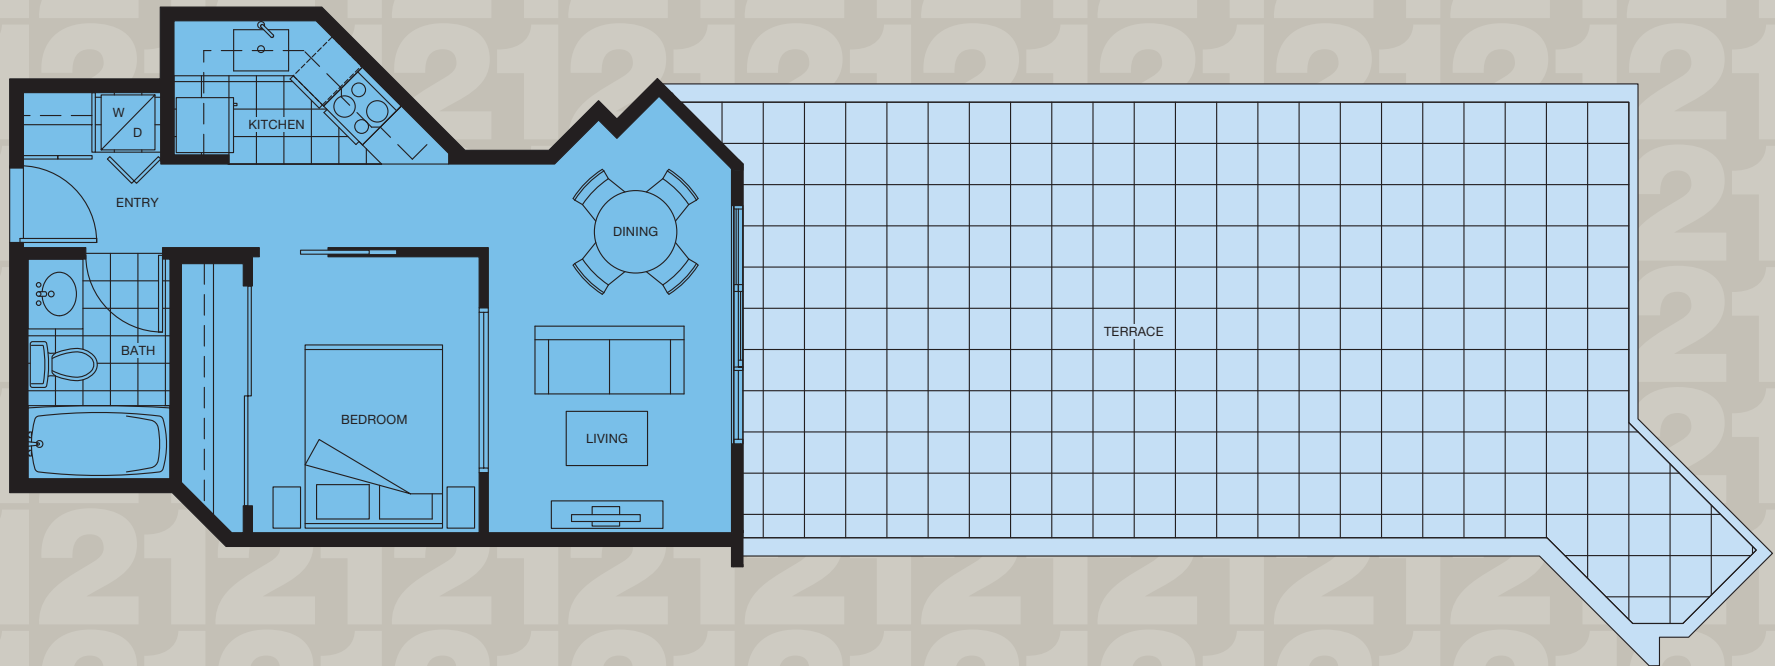

PLAN A1
1 BEDROOM
421 SF LIVING
512 SF TERRACE

LEVEL 03