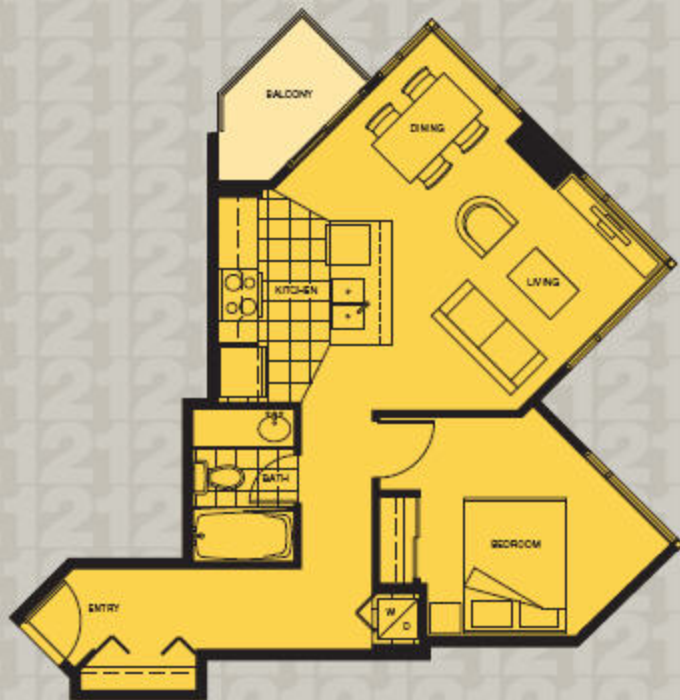

PLAN C  
1 BEDROOM  
591 SF LIVING  
38 SF BALCONY

LEVEL 04-10

LEVEL 11-18